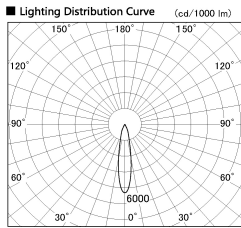

Item no. DD136-0820WB9030-R

Series Name: Cledy versa R-G Antiglare
(DD136-AG-R)

White Reflector

Direct Horizontal Illuminance DD136-0820WB9030-R

φ	Illuminance Angle	Beam Angle	Vertical Illuminance (lx)
1330	19°	20°	12860
1000			3220
660			1430
330			800
			510
			360
			260
			200

Installation	Recessed mount
Type	Cledy versa R-G Antiglare (DD136-AG-R)
Fixture wattage	7.5W
Beam angle	20deg
Color Temp.	3000K
CRI	Ra>90
Luminous	619 lm
Body	Die-cast aluminum alloy
Body finish	N/A
Trim finish	Black
Reflector finish	White
IP Rate	IP20
Light source	COB module
Input Voltage	AC220~240V
Dimming Type	Non-Dimmable
Certificate	CE, CCC
Cut Hole	100mm