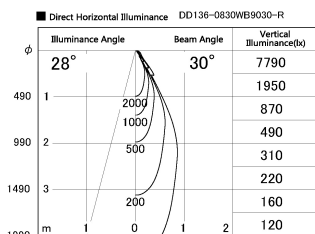

Item no. DD136-0830WB9030-R

Series Name: Cledy versa R-G Antiglare  
(DD136-AG-R)

White Reflector

Installation	Recessed mount
Type	Cledy versa R-G Antiglare (DD136-AG-R)
Fixture wattage	7.5W
Beam angle	30deg
Color Temp.	3000K
CRI	Ra>90
Luminous	659 lm
Body	Die-cast aluminum alloy
Body finish	N/A
Trim finish	Black
Reflector finish	White
IP Rate	IP20
Light source	COB module
Input Voltage	AC220~240V
Dimming Type	Non-Dimmable
Certificate	CE, CCC
Cut Hole	100mm