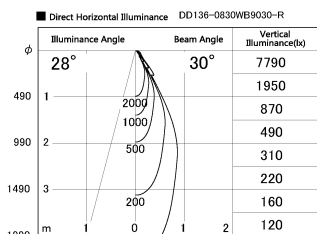

Item no. DD136-0830WB9030-R

Series Name: Cledy versa R-G Antiglare
(DD136-AG-R)

White Reflector

Installation	Recessed mount
Type	Cledy versa R-G Antiglare (DD136-AG-R)
Fixture wattage	7.5W
Beam angle	30deg
Color Temp.	3000K
CRI	Ra>90
Luminous	659 lm
Body	Die-cast aluminum alloy
Body finish	N/A
Trim finish	Black
Reflector finish	White
IP Rate	IP20
Light source	COB module
Input Voltage	AC220~240V
Dimming Type	Non-Dimmable
Certificate	CE, CCC
Cut Hole	100mm