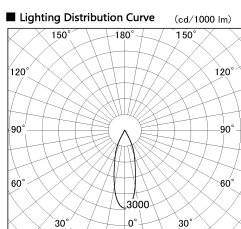

Item no. DD136-0830WB9030-R

Series Name: Cledy versa R-G Antiglare  
(DD136-AG-R)

White Reflector

Installation	Recessed mount
Type	Cledy versa R-G Antiglare (DD136-AG-R)
Fixture wattage	7.5W
Beam angle	30deg
Color Temp.	3000K
CRI	Ra>90
Luminous	659 lm
Body	Die-cast aluminum alloy
Body finish	N/A
Trim finish	Black
Reflector finish	White
IP Rate	IP20
Light source	COB module
Input Voltage	AC220~240V
Dimming Type	Non-Dimmable
Certificate	CE, CCC
Cut Hole	100mm