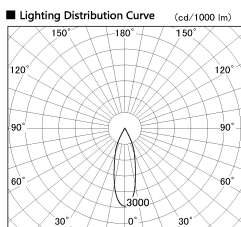

Item no. DD136-0830WB9030-R

Series Name: Cledy versa R-G Antiglare
(DD136-AG-R)

White Reflector

Installation	Recessed mount
Type	Cledy versa R-G Antiglare (DD136-AG-R)
Fixture wattage	7.5W
Beam angle	30deg
Color Temp.	3000K
CRI	Ra>90
Luminous	659 lm
Body	Die-cast aluminum alloy
Body finish	N/A
Trim finish	Black
Reflector finish	White
IP Rate	IP20
Light source	COB module
Input Voltage	AC220~240V
Dimming Type	Non-Dimmable
Certificate	CE, CCC
Cut Hole	100mm