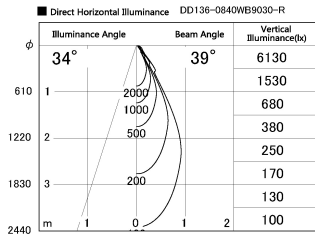

Item no. DD136-0840WB9030-R

Series Name: Cledy versa R-G Antiglare
(DD136-AG-R)

White Reflector

Installation	Recessed mount
Type	Cledy versa R-G Antiglare (DD136-AG-R)
Fixture wattage	7.5W
Beam angle	39deg
Color Temp.	3000K
CRI	Ra>90
Luminous	668 lm
Body	Die-cast aluminum alloy
Body finish	N/A
Trim finish	Black
Reflector finish	White
IP Rate	IP20
Light source	COB module
Input Voltage	AC220~240V
Dimming Type	Non-Dimmable
Certificate	CE, CCC
Cut Hole	100mm