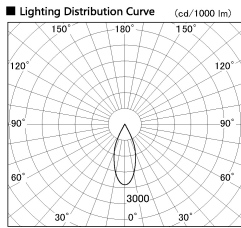

Item no. DD136-0840WB9030-R

Series Name: Cledy versa R-G Antiglare
(DD136-AG-R)

White Reflector

Installation	Recessed mount
Type	Cledy versa R-G Antiglare (DD136-AG-R)
Fixture wattage	7.5W
Beam angle	39deg
Color Temp.	3000K
CRI	Ra>90
Luminous	668 lm
Body	Die-cast aluminum alloy
Body finish	N/A
Trim finish	Black
Reflector finish	White
IP Rate	IP20
Light source	COB module
Input Voltage	AC220~240V
Dimming Type	Non-Dimmable
Certificate	CE, CCC
Cut Hole	100mm