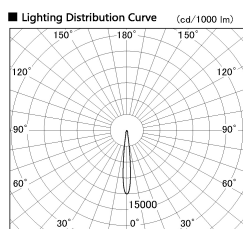

Item no. DD136-3515WB9035-R

Series Name: Cledy versa R-G Antiglare  
(DD136-AG-R)

White Reflector

■ Direct Horizontal Illuminance DD136-3515WB9035-R

φ	Illuminance Angle	Beam Angle	Vertical Illuminance (lx)
170	10°	12°	145630
1	5000		36410
2	20000		16180
340	10000		9100
520	5000		5830
690			4050
m	1	0	2970
		1	2280
		2	

Installation	Recessed mount
Type	Cledy versa R-G Antiglare (DD136-AG-R)
Fixture wattage	36W
Beam angle	12 deg
Color Temp.	3500K
CRI	Ra>90
Luminous	3011 lm
Body	Die-cast aluminum alloy
Body finish	N/A
Trim finish	Black
Reflector finish	White
IP Rate	IP20
Light source	COB module
Input Voltage	AC220~240V
Dimming Type	Non-Dimmable
Certificate	CE, CCC
Cut Hole	150mm