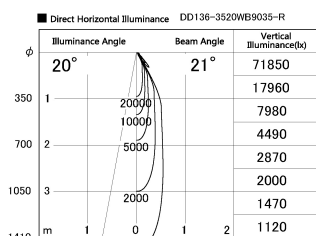

Item no. DD136-3520WB9035-R

Series Name: Cledy versa R-G Antiglare  
(DD136-AG-R)

White Reflector

Installation	Recessed mount
Type	
Fixture wattage	36W
Beam angle	21 deg
Color Temp.	3500K
CRI	Ra>90
Luminous	3486 lm
Body	Die-cast aluminum alloy
Body finish	N/A
Trim finish	Black
Reflector finish	White
IP Rate	IP20
Light source	COB module
Input Voltage	AC220~240V
Dimming Type	Non-Dimmable
Certificate	CE, CCC
Cut Hole	150mm