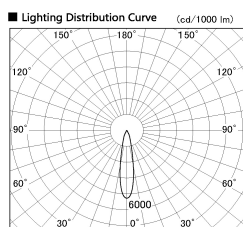

Item no. DD136-3520WB9035-R

Series Name: Cledy versa R-G Antiglare  
(DD136-AG-R)

White Reflector

Installation	Recessed mount
Type	
Fixture wattage	36W
Beam angle	21 deg
Color Temp.	3500K
CRI	Ra>90
Luminous	3486 lm
Body	Die-cast aluminum alloy
Body finish	N/A
Trim finish	Black
Reflector finish	White
IP Rate	IP20
Light source	COB module
Input Voltage	AC220~240V
Dimming Type	Non-Dimmable
Certificate	CE, CCC
Cut Hole	150mm