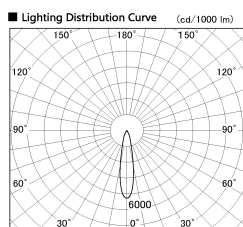

Item no. DD136-3520WB9035-R

Series Name: Cledy versa R-G Antiglare  
(DD136-AG-R)

White Reflector

Installation	Recessed mount
Type	Cledy versa R-G Antiglare (DD136-AG-R)
Fixture wattage	36W
Beam angle	21 deg
Color Temp.	3500K
CRI	Ra>90
Luminous	3486 lm
Body	Die-cast aluminum alloy
Body finish	N/A
Trim finish	Black
Reflector finish	White
IP Rate	IP20
Light source	COB module
Input Voltage	AC220~240V
Dimming Type	Non-Dimmable
Certificate	CE, CCC
Cut Hole	150mm