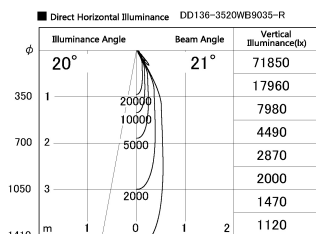

Item no. DD136-3520WB9035-R

Series Name: Cledy versa R-G Antiglare  
(DD136-AG-R)

White Reflector

Installation	Recessed mount
Type	Cledy versa R-G Antiglare (DD136-AG-R)
Fixture wattage	36W
Beam angle	21 deg
Color Temp.	3500K
CRI	Ra>90
Luminous	3486 lm
Body	Die-cast aluminum alloy
Body finish	N/A
Trim finish	Black
Reflector finish	White
IP Rate	IP20
Light source	COB module
Input Voltage	AC220~240V
Dimming Type	Non-Dimmable
Certificate	CE, CCC
Cut Hole	150mm