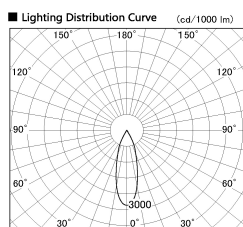

Item no. DD136-3530WB9035-R

Series Name: Cledy versa R-G Antiglare  
(DD136-AG-R)

White Reflector

|                  |   |
|------------------|---|
| Installation     | Recessed mount                            |
| Type             | Cledy versa R-G Antiglare<br>(DD136-AG-R) |
| Fixture wattage  | 36W                                       |
| Beam angle       | 31 deg                                    |
| Color Temp.      | 3500K                                     |
| CRI              | Ra>90                                     |
| Luminous         | 3471 lm                                   |
| Body             | Die-cast aluminum alloy                   |
| Body finish      | N/A                                       |
| Trim finish      | Black                                     |
| Reflector finish | White                                     |
| IP Rate          | IP20                                      |
| Light source     | COB module                                |
| Input Voltage    | AC220~240V                                |
| Dimming Type     | Non-Dimmable                              |
| Certificate      | CE, CCC                                   |
| Cut Hole         | 150mm                                     |