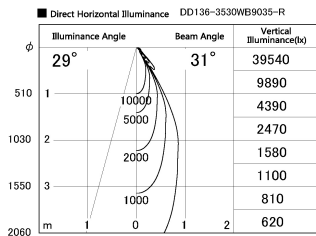

Item no. DD136-3530WB9035-R

Series Name: Cledy versa R-G Antiglare
(DD136-AG-R)

White Reflector

Installation	Recessed mount
Type	
Fixture wattage	36W
Beam angle	31 deg
Color Temp.	3500K
CRI	Ra>90
Luminous	3471 lm
Body	Die-cast aluminum alloy
Body finish	N/A
Trim finish	Black
Reflector finish	White
IP Rate	IP20
Light source	COB module
Input Voltage	AC220~240V
Dimming Type	Non-Dimmable
Certificate	CE, CCC
Cut Hole	150mm