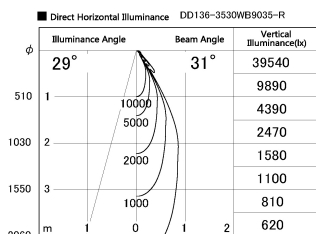

Item no. DD136-3530WB9035-R

Series Name: Cledy versa R-G Antiglare  
(DD136-AG-R)

White Reflector

Installation	Recessed mount
Type	Cledy versa R-G Antiglare (DD136-AG-R)
Fixture wattage	36W
Beam angle	31 deg
Color Temp.	3500K
CRI	Ra>90
Luminous	3471 lm
Body	Die-cast aluminum alloy
Body finish	N/A
Trim finish	Black
Reflector finish	White
IP Rate	IP20
Light source	COB module
Input Voltage	AC220~240V
Dimming Type	Non-Dimmable
Certificate	CE, CCC
Cut Hole	150mm