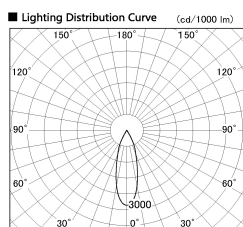

Item no. DD136-3530WB9035-R

Series Name: Cledy versa R-G Antiglare  
(DD136-AG-R)

White Reflector

Installation	Recessed mount
Type	Cledy versa R-G Antiglare (DD136-AG-R)
Fixture wattage	36W
Beam angle	31 deg
Color Temp.	3500K
CRI	Ra>90
Luminous	3471 lm
Body	Die-cast aluminum alloy
Body finish	N/A
Trim finish	Black
Reflector finish	White
IP Rate	IP20
Light source	COB module
Input Voltage	AC220~240V
Dimming Type	Non-Dimmable
Certificate	CE, CCC
Cut Hole	150mm