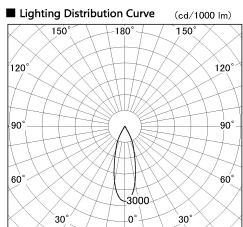

Item no. DD136-3530WB9035-R

Series Name: Cledy versa R-G Antiglare
(DD136-AG-R)

White Reflector

Installation	Recessed mount
Type	
Fixture wattage	36W
Beam angle	31 deg
Color Temp.	3500K
CRI	Ra>90
Luminous	3471 lm
Body	Die-cast aluminum alloy
Body finish	N/A
Trim finish	Black
Reflector finish	White
IP Rate	IP20
Light source	COB module
Input Voltage	AC220~240V
Dimming Type	Non-Dimmable
Certificate	CE, CCC
Cut Hole	150mm