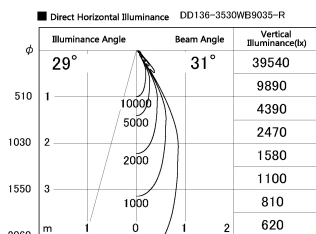

Item no. DD136-3530WB9035-R

Series Name: Cledy versa R-G Antiglare  
(DD136-AG-R)

White Reflector

|                  |   |
|------------------|---|
| Installation     | Recessed mount                            |
| Type             | Cledy versa R-G Antiglare<br>(DD136-AG-R) |
| Fixture wattage  | 36W                                       |
| Beam angle       | 31 deg                                    |
| Color Temp.      | 3500K                                     |
| CRI              | Ra>90                                     |
| Luminous         | 3471 lm                                   |
| Body             | Die-cast aluminum alloy                   |
| Body finish      | N/A                                       |
| Trim finish      | Black                                     |
| Reflector finish | White                                     |
| IP Rate          | IP20                                      |
| Light source     | COB module                                |
| Input Voltage    | AC220~240V                                |
| Dimming Type     | Non-Dimmable                              |
| Certificate      | CE, CCC                                   |
| Cut Hole         | 150mm                                     |