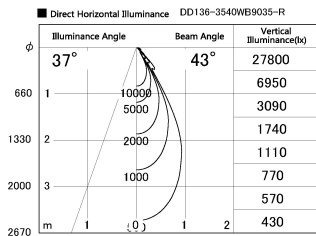

Item no. DD136-3540WB9035-R

Series Name: Cledy versa R-G Antiglare
(DD136-AG-R)

White Reflector

Installation	Recessed mount
Type	Cledy versa R-G Antiglare (DD136-AG-R)
Fixture wattage	36W
Beam angle	42 deg
Color Temp.	3500K
CRI	Ra>90
Luminous	3441 lm
Body	Die-cast aluminum alloy
Body finish	N/A
Trim finish	Black
Reflector finish	White
IP Rate	IP20
Light source	COB module
Input Voltage	AC220~240V
Dimming Type	Non-Dimmable
Certificate	CE, CCC
Cut Hole	150mm