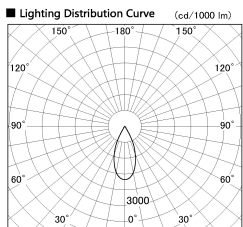

Item no. DD136-3540WB9035-R

Series Name: Cledy versa R-G Antiglare
(DD136-AG-R)

White Reflector

Installation	Recessed mount
Type	Cledy versa R-G Antiglare (DD136-AG-R)
Fixture wattage	36W
Beam angle	42 deg
Color Temp.	3500K
CRI	Ra>90
Luminous	3441 lm
Body	Die-cast aluminum alloy
Body finish	N/A
Trim finish	Black
Reflector finish	White
IP Rate	IP20
Light source	COB module
Input Voltage	AC220~240V
Dimming Type	Non-Dimmable
Certificate	CE, CCC
Cut Hole	150mm