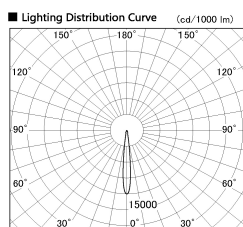

Item no. DD136-2815WB9035-R

Series Name: Cledy versa R-G Antiglare
(DD136-AG-R)

White Reflector

Installation	Recessed mount
Type	Cledy versa R-G Antiglare (DD136-AG-R)
Fixture wattage	28W
Beam angle	12 deg
Color Temp.	3500K
CRI	Ra>90
Luminous	2387 lm
Body	Die-cast aluminum alloy
Body finish	N/A
Trim finish	Black
Reflector finish	White
IP Rate	IP20
Light source	COB module
Input Voltage	AC220~240V
Dimming Type	Non-Dimmable
Certificate	CE, CCC
Cut Hole	150mm

Direct Horizontal Illuminance DD136-2815WB9035-R

φ	Illuminance Angle	Beam Angle	Vertical Illuminance (lx)
170	10°	12°	115450
170	5000		28860
340	20000		12830
340	10000		7220
520	5000		4620
520			3210
690			2360
m	2.0	1 2	1800