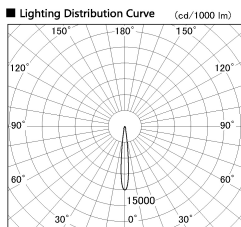

Item no. DD136-2815WB9035-R

Series Name: Cledy versa R-G Antiglare  
(DD136-AG-R)

White Reflector

■ Direct Horizontal Illuminance DD136-2815WB9035-R

φ	Illuminance Angle	Beam Angle	Vertical Illuminance (lx)
170	10°	12°	115450
1	50000		28860
	20000		12830
	10000		7220
340	2		4620
520	3		3210
690	m	2, 2, 0	1800

Installation	Recessed mount
Type	Cledy versa R-G Antiglare (DD136-AG-R)
Fixture wattage	28W
Beam angle	12 deg
Color Temp.	3500K
CRI	Ra>90
Luminous	2387 lm
Body	Die-cast aluminum alloy
Body finish	N/A
Trim finish	Black
Reflector finish	White
IP Rate	IP20
Light source	COB module
Input Voltage	AC220~240V
Dimming Type	Non-Dimmable
Certificate	CE, CCC
Cut Hole	150mm