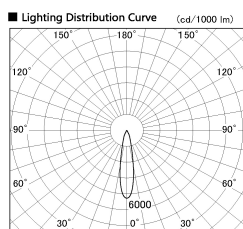

Item no. DD136-2820WB9035-R

Series Name: Cledy versa R-G Antiglare
(DD136-AG-R)

White Reflector

Installation	Recessed mount
Type	Cledy versa R-G Antiglare (DD136-AG-R)
Fixture wattage	28W
Beam angle	21 deg
Color Temp.	3500K
CRI	Ra>90
Luminous	2763 lm
Body	Die-cast aluminum alloy
Body finish	N/A
Trim finish	Black
Reflector finish	White
IP Rate	IP20
Light source	COB module
Input Voltage	AC220~240V
Dimming Type	Non-Dimmable
Certificate	CE, CCC
Cut Hole	150mm