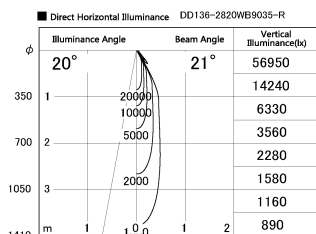

Item no. DD136-2820WB9035-R

Series Name: Cledy versa R-G Antiglare
(DD136-AG-R)

White Reflector

Installation	Recessed mount
Type	Cledy versa R-G Antiglare (DD136-AG-R)
Fixture wattage	28W
Beam angle	21 deg
Color Temp.	3500K
CRI	Ra>90
Luminous	2763 lm
Body	Die-cast aluminum alloy
Body finish	N/A
Trim finish	Black
Reflector finish	White
IP Rate	IP20
Light source	COB module
Input Voltage	AC220~240V
Dimming Type	Non-Dimmable
Certificate	CE, CCC
Cut Hole	150mm