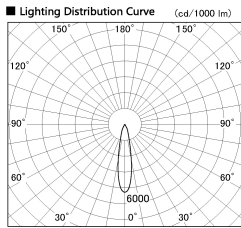

Item no. DD136-2820WB9035-R

Series Name: Cledy versa R-G Antiglare
(DD136-AG-R)

White Reflector

Direct Horizontal Illuminance DD136-2820WB9035-R

φ	Illuminance Angle	Beam Angle	Vertical Illuminance (lx)
350	20°	21°	56950
700			14240
1050			6330
1410			3560
			2280
			1580
			1160
			890

Installation	Recessed mount
Type	Cledy versa R-G Antiglare (DD136-AG-R)
Fixture wattage	28W
Beam angle	21 deg
Color Temp.	3500K
CRI	Ra>90
Luminous	2763 lm
Body	Die-cast aluminum alloy
Body finish	N/A
Trim finish	Black
Reflector finish	White
IP Rate	IP20
Light source	COB module
Input Voltage	AC220~240V
Dimming Type	Non-Dimmable
Certificate	CE, CCC
Cut Hole	150mm