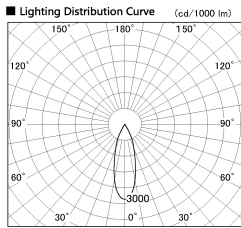

Item no. DD136-2830WB9035-R

Series Name: Cledy versa R-G Antiglare
(DD136-AG-R)

White Reflector

Installation	Recessed mount
Type	Cledy versa R-G Antiglare (DD136-AG-R)
Fixture wattage	28W
Beam angle	31 deg
Color Temp.	3500K
CRI	Ra>90
Luminous	2752 lm
Body	Die-cast aluminum alloy
Body finish	N/A
Trim finish	Black
Reflector finish	White
IP Rate	IP20
Light source	COB module
Input Voltage	AC220~240V
Dimming Type	Non-Dimmable
Certificate	CE, CCC
Cut Hole	150mm