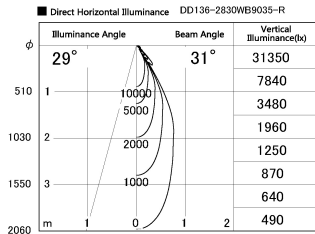

Item no. DD136-2830WB9035-R

Series Name: Cledy versa R-G Antiglare
(DD136-AG-R)

White Reflector

Installation	Recessed mount
Type	Cledy versa R-G Antiglare (DD136-AG-R)
Fixture wattage	28W
Beam angle	31 deg
Color Temp.	3500K
CRI	Ra>90
Luminous	2752 lm
Body	Die-cast aluminum alloy
Body finish	N/A
Trim finish	Black
Reflector finish	White
IP Rate	IP20
Light source	COB module
Input Voltage	AC220~240V
Dimming Type	Non-Dimmable
Certificate	CE, CCC
Cut Hole	150mm