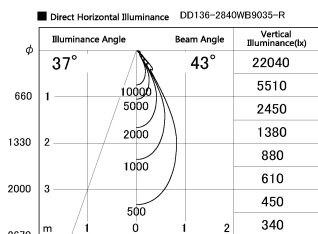

Item no. DD136-2840WB9035-R

Series Name: Cledy versa R-G Antiglare  
(DD136-AG-R)

White Reflector

Installation	Recessed mount
Type	Cledy versa R-G Antiglare (DD136-AG-R)
Fixture wattage	28W
Beam angle	42 deg
Color Temp.	3500K
CRI	Ra>90
Luminous	2728 lm
Body	Die-cast aluminum alloy
Body finish	N/A
Trim finish	Black
Reflector finish	White
IP Rate	IP20
Light source	COB module
Input Voltage	AC220~240V
Dimming Type	Non-Dimmable
Certificate	CE, CCC
Cut Hole	150mm