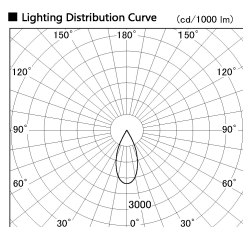

Item no. DD136-2840WB9035-R

Series Name: Cledy versa R-G Antiglare  
(DD136-AG-R)

White Reflector

Installation	Recessed mount
Type	Cledy versa R-G Antiglare (DD136-AG-R)
Fixture wattage	28W
Beam angle	42 deg
Color Temp.	3500K
CRI	Ra>90
Luminous	2728 lm
Body	Die-cast aluminum alloy
Body finish	N/A
Trim finish	Black
Reflector finish	White
IP Rate	IP20
Light source	COB module
Input Voltage	AC220~240V
Dimming Type	Non-Dimmable
Certificate	CE, CCC
Cut Hole	150mm