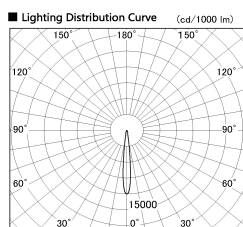

Item no. DD136-2615WB9035-R

Series Name: Cledy versa R-G Antiglare  
(DD136-AG-R)

White Reflector

■ Direct Horizontal Illuminance DD136-2615WB9035-R

φ	Illuminance Angle	Beam Angle	Vertical Illuminance (lx)
170	10°	12°	99880
1			24970
340	20000		11100
2	10000		6240
520	5000		4000
3			2770
690	2000		2040
m	1	2	1560

Installation	Recessed mount
Type	Cledy versa R-G Antiglare (DD136-AG-R)
Fixture wattage	23W
Beam angle	12 deg
Color Temp.	3500K
CRI	Ra>90
Luminous	2065 lm
Body	Die-cast aluminum alloy
Body finish	N/A
Trim finish	Black
Reflector finish	White
IP Rate	IP20
Light source	COB module
Input Voltage	AC220~240V
Dimming Type	Non-Dimmable
Certificate	CE, CCC
Cut Hole	150mm