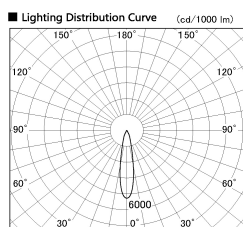

Item no. DD136-2620WB9035-R

Series Name: Cledy versa R-G Antiglare
(DD136-AG-R)

White Reflector

Direct Horizontal Illuminance DD136-2620WB9035-R

φ	Illuminance Angle	Beam Angle	Vertical Illuminance (lx)
350	20°	21°	49280
700	10000		12320
1050	5000		5480
1410	2000		3080
	1000		1970
	500		1370
	200		1010
	100		770

Installation	Recessed mount
Type	Cledy versa R-G Antiglare (DD136-AG-R)
Fixture wattage	23W
Beam angle	21 deg
Color Temp.	3500K
CRI	Ra>90
Luminous	2391 lm
Body	Die-cast aluminum alloy
Body finish	N/A
Trim finish	Black
Reflector finish	White
IP Rate	IP20
Light source	COB module
Input Voltage	AC220~240V
Dimming Type	Non-Dimmable
Certificate	CE, CCC
Cut Hole	150mm