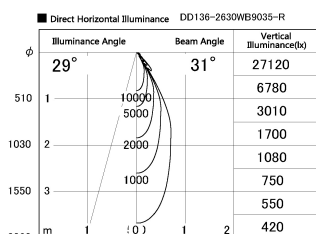

Item no. DD136-2630WB9035-R

Series Name: Cledy versa R-G Antiglare
(DD136-AG-R)

White Reflector

Installation	Recessed mount
Type	Cledy versa R-G Antiglare (DD136-AG-R)
Fixture wattage	23W
Beam angle	31 deg
Color Temp.	3500K
CRI	Ra>90
Luminous	2381 lm
Body	Die-cast aluminum alloy
Body finish	N/A
Trim finish	Black
Reflector finish	White
IP Rate	IP20
Light source	COB module
Input Voltage	AC220~240V
Dimming Type	Non-Dimmable
Certificate	CE, CCC
Cut Hole	150mm