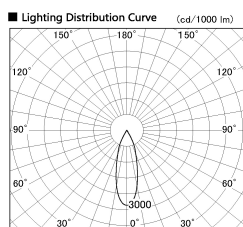

Item no. DD136-2630WB9035-R

Series Name: Cledy versa R-G Antiglare
(DD136-AG-R)

White Reflector

| | |
|------------------|---|
| Installation | Recessed mount |
| Type | Cledy versa R-G Antiglare (DD136-AG-R) |
| Fixture wattage | 23W |
| Beam angle | 31 deg |
| Color Temp. | 3500K |
| CRI | Ra>90 |
| Luminous | 2381 lm |
| Body | Die-cast aluminum alloy |
| Body finish | N/A |
| Trim finish | Black |
| Reflector finish | White |
| IP Rate | IP20 |
| Light source | COB module |
| Input Voltage | AC220~240V |
| Dimming Type | Non-Dimmable |
| Certificate | CE, CCC |
| Cut Hole | 150mm |