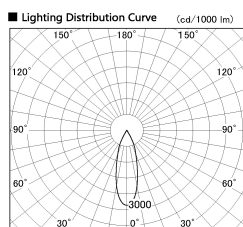

Item no. DD136-2630WB9035-R

Series Name: Cledy versa R-G Antiglare
(DD136-AG-R)

White Reflector

Installation	Recessed mount
Type	Cledy versa R-G Antiglare (DD136-AG-R)
Fixture wattage	23W
Beam angle	31 deg
Color Temp.	3500K
CRI	Ra>90
Luminous	2381 lm
Body	Die-cast aluminum alloy
Body finish	N/A
Trim finish	Black
Reflector finish	White
IP Rate	IP20
Light source	COB module
Input Voltage	AC220~240V
Dimming Type	Non-Dimmable
Certificate	CE, CCC
Cut Hole	150mm