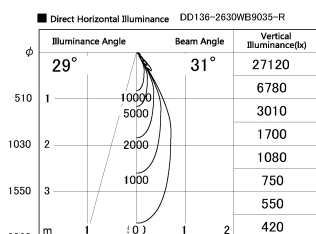

Item no. DD136-2630WB9035-R

Series Name: Cledy versa R-G Antiglare
(DD136-AG-R)

White Reflector

| | |
|------------------|---|
| Installation | Recessed mount |
| Type | Cledy versa R-G Antiglare (DD136-AG-R) |
| Fixture wattage | 23W |
| Beam angle | 31 deg |
| Color Temp. | 3500K |
| CRI | Ra>90 |
| Luminous | 2381 lm |
| Body | Die-cast aluminum alloy |
| Body finish | N/A |
| Trim finish | Black |
| Reflector finish | White |
| IP Rate | IP20 |
| Light source | COB module |
| Input Voltage | AC220~240V |
| Dimming Type | Non-Dimmable |
| Certificate | CE, CCC |
| Cut Hole | 150mm |