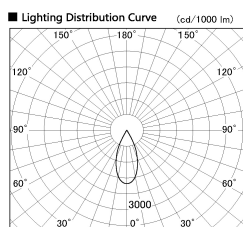

Item no. DD136-2640WB9035-R

Series Name: Cledy versa R-G Antiglare  
(DD136-AG-R)

White Reflector

Installation	Recessed mount
Type	Cledy versa R-G Antiglare (DD136-AG-R)
Fixture wattage	23W
Beam angle	42 deg
Color Temp.	3500K
CRI	Ra>90
Luminous	2361 lm
Body	Die-cast aluminum alloy
Body finish	N/A
Trim finish	Black
Reflector finish	White
IP Rate	IP20
Light source	COB module
Input Voltage	AC220~240V
Dimming Type	Non-Dimmable
Certificate	CE, CCC
Cut Hole	150mm