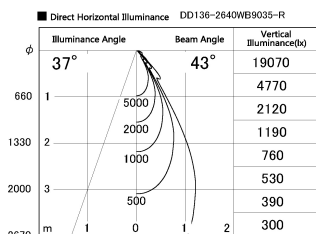

Item no. DD136-2640WB9035-R

Series Name: Cledy versa R-G Antiglare  
(DD136-AG-R)

White Reflector

Installation	Recessed mount
Type	Cledy versa R-G Antiglare (DD136-AG-R)
Fixture wattage	23W
Beam angle	42 deg
Color Temp.	3500K
CRI	Ra>90
Luminous	2361 lm
Body	Die-cast aluminum alloy
Body finish	N/A
Trim finish	Black
Reflector finish	White
IP Rate	IP20
Light source	COB module
Input Voltage	AC220~240V
Dimming Type	Non-Dimmable
Certificate	CE, CCC
Cut Hole	150mm