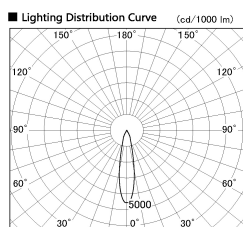

Item no. DD136-2520WB9035-R

Series Name: Cledy versa R-G Antiglare  
(DD136-AG-R)

White Reflector

Installation	Recessed mount
Type	Cledy versa R-G Antiglare (DD136-AG-R)
Fixture wattage	23W
Beam angle	21 deg
Color Temp.	3500K
CRI	Ra>90
Luminous	2155 lm
Body	Die-cast aluminum alloy
Body finish	N/A
Trim finish	Black
Reflector finish	White
IP Rate	IP20
Light source	COB module
Input Voltage	AC220~240V
Dimming Type	Non-Dimmable
Certificate	CE, CCC
Cut Hole	125mm