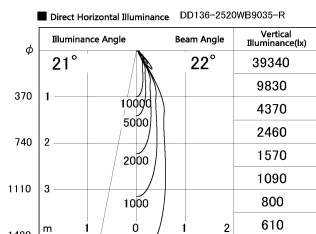

Item no. DD136-2520WB9035-R

Series Name: Cledy versa R-G Antiglare  
(DD136-AG-R)

White Reflector

Installation	Recessed mount
Type	Cledy versa R-G Antiglare (DD136-AG-R)
Fixture wattage	23W
Beam angle	21 deg
Color Temp.	3500K
CRI	Ra>90
Luminous	2155 lm
Body	Die-cast aluminum alloy
Body finish	N/A
Trim finish	Black
Reflector finish	White
IP Rate	IP20
Light source	COB module
Input Voltage	AC220~240V
Dimming Type	Non-Dimmable
Certificate	CE, CCC
Cut Hole	125mm