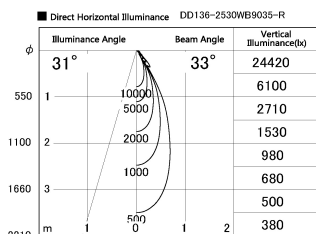

Item no. DD136-2530WB9035-R

Series Name: Cledy versa R-G Antiglare
(DD136-AG-R)

White Reflector

Installation	Recessed mount
Type	Cledy versa R-G Antiglare (DD136-AG-R)
Fixture wattage	23W
Beam angle	32 deg
Color Temp.	3500K
CRI	Ra>90
Luminous	2201 lm
Body	Die-cast aluminum alloy
Body finish	N/A
Trim finish	Black
Reflector finish	White
IP Rate	IP20
Light source	COB module
Input Voltage	AC220~240V
Dimming Type	Non-Dimmable
Certificate	CE, CCC
Cut Hole	125mm