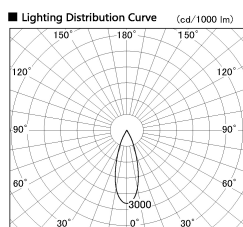

Item no. DD136-2530WB9035-R

Series Name: Cledy versa R-G Antiglare
(DD136-AG-R)

White Reflector

Installation	Recessed mount
Type	Cledy versa R-G Antiglare (DD136-AG-R)
Fixture wattage	23W
Beam angle	32 deg
Color Temp.	3500K
CRI	Ra>90
Luminous	2201 lm
Body	Die-cast aluminum alloy
Body finish	N/A
Trim finish	Black
Reflector finish	White
IP Rate	IP20
Light source	COB module
Input Voltage	AC220~240V
Dimming Type	Non-Dimmable
Certificate	CE, CCC
Cut Hole	125mm