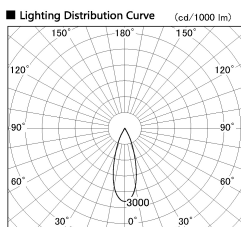

Item no. DD136-2530WB9035-R

Series Name: Cledy versa R-G Antiglare
(DD136-AG-R)

White Reflector

Direct Horizontal Illuminance DD136-2530WB9035-R

φ	Illuminance Angle	Beam Angle	Vertical Illuminance (lx)
550	31°	33°	24420
1100	10000		6100
	5000		2710
1660	2000		1530
2210	1000		980
	500		680
	0		500
			380

Installation	Recessed mount
Type	Cledy versa R-G Antiglare (DD136-AG-R)
Fixture wattage	23W
Beam angle	32 deg
Color Temp.	3500K
CRI	Ra>90
Luminous	2201 lm
Body	Die-cast aluminum alloy
Body finish	N/A
Trim finish	Black
Reflector finish	White
IP Rate	IP20
Light source	COB module
Input Voltage	AC220~240V
Dimming Type	Non-Dimmable
Certificate	CE, CCC
Cut Hole	125mm