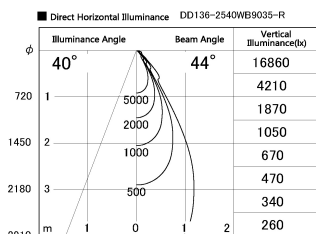

Item no. DD136-2540WB9035-R

Series Name: Cledy versa R-G Antiglare  
(DD136-AG-R)

White Reflector

Installation	Recessed mount
Type	Cledy versa R-G Antiglare (DD136-AG-R)
Fixture wattage	23W
Beam angle	43 deg
Color Temp.	3500K
CRI	Ra>90
Luminous	2243 lm
Body	Die-cast aluminum alloy
Body finish	N/A
Trim finish	Black
Reflector finish	White
IP Rate	IP20
Light source	COB module
Input Voltage	AC220~240V
Dimming Type	Non-Dimmable
Certificate	CE, CCC
Cut Hole	125mm