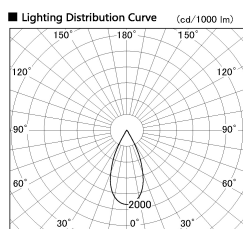

Item no. DD136-2540WB9035-R

Series Name: Cledy versa R-G Antiglare  
(DD136-AG-R)

White Reflector

Installation	Recessed mount
Type	Cledy versa R-G Antiglare (DD136-AG-R)
Fixture wattage	23W
Beam angle	43 deg
Color Temp.	3500K
CRI	Ra>90
Luminous	2243 lm
Body	Die-cast aluminum alloy
Body finish	N/A
Trim finish	Black
Reflector finish	White
IP Rate	IP20
Light source	COB module
Input Voltage	AC220~240V
Dimming Type	Non-Dimmable
Certificate	CE, CCC
Cut Hole	125mm