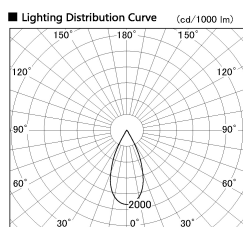

Item no. DD136-2540WB9035-R

Series Name: Cledy versa R-G Antiglare
(DD136-AG-R)

White Reflector

Installation	Recessed mount
Type	Cledy versa R-G Antiglare (DD136-AG-R)
Fixture wattage	23W
Beam angle	43 deg
Color Temp.	3500K
CRI	Ra>90
Luminous	2243 lm
Body	Die-cast aluminum alloy
Body finish	N/A
Trim finish	Black
Reflector finish	White
IP Rate	IP20
Light source	COB module
Input Voltage	AC220~240V
Dimming Type	Non-Dimmable
Certificate	CE, CCC
Cut Hole	125mm