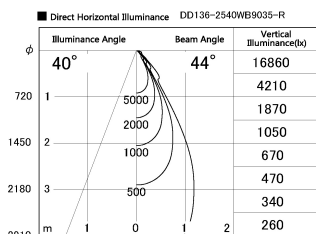

Item no. DD136-2540WB9035-R

Series Name: Cledy versa R-G Antiglare
(DD136-AG-R)

White Reflector

Installation	Recessed mount
Type	Cledy versa R-G Antiglare (DD136-AG-R)
Fixture wattage	23W
Beam angle	43 deg
Color Temp.	3500K
CRI	Ra>90
Luminous	2243 lm
Body	Die-cast aluminum alloy
Body finish	N/A
Trim finish	Black
Reflector finish	White
IP Rate	IP20
Light source	COB module
Input Voltage	AC220~240V
Dimming Type	Non-Dimmable
Certificate	CE, CCC
Cut Hole	125mm