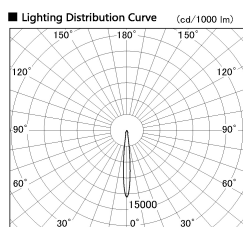

Item no. DD136-2015WB9035-R

Series Name: Cledy versa R-G Antiglare
(DD136-AG-R)

White Reflector

■ Direct Horizontal Illuminance DD136-2015WB9035-R

φ	Illuminance Angle	Beam Angle	Vertical Illuminance (lx)
170	10°	11°	82020
170			20510
340			9110
340			5130
520			3280
520			2280
690			1670
690			1280

Installation	Recessed mount
Type	Cledy versa R-G Antiglare (DD136-AG-R)
Fixture wattage	20W
Beam angle	12 deg
Color Temp.	3500K
CRI	Ra>90
Luminous	1616 lm
Body	Die-cast aluminum alloy
Body finish	N/A
Trim finish	Black
Reflector finish	White
IP Rate	IP20
Light source	COB module
Input Voltage	AC220~240V
Dimming Type	Non-Dimmable
Certificate	CE, CCC
Cut Hole	125mm