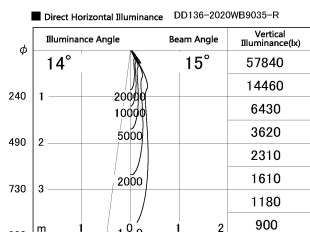

Item no. DD136-2020WB9035-R

Series Name: Cledy versa R-G Antiglare
(DD136-AG-R)

White Reflector

Installation	Recessed mount
Type	Cledy versa R-G Antiglare (DD136-AG-R)
Fixture wattage	20W
Beam angle	15 deg
Color Temp.	3500K
CRI	Ra>90
Luminous	1768 lm
Body	Die-cast aluminum alloy
Body finish	N/A
Trim finish	Black
Reflector finish	White
IP Rate	IP20
Light source	COB module
Input Voltage	AC220~240V
Dimming Type	Non-Dimmable
Certificate	CE, CCC
Cut Hole	125mm