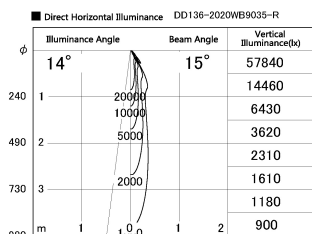

Item no. DD136-2020WB9035-R

Series Name: Cledy versa R-G Antiglare
(DD136-AG-R)

White Reflector

Installation	Recessed mount
Type	Cledy versa R-G Antiglare (DD136-AG-R)
Fixture wattage	20W
Beam angle	15 deg
Color Temp.	3500K
CRI	Ra>90
Luminous	1768 lm
Body	Die-cast aluminum alloy
Body finish	N/A
Trim finish	Black
Reflector finish	White
IP Rate	IP20
Light source	COB module
Input Voltage	AC220~240V
Dimming Type	Non-Dimmable
Certificate	CE, CCC
Cut Hole	125mm