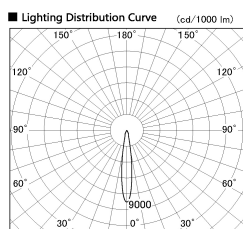

Item no. DD136-2020WB9035-R

Series Name: Cledy versa R-G Antiglare
(DD136-AG-R)

White Reflector

Installation	Recessed mount
Type	Cledy versa R-G Antiglare (DD136-AG-R)
Fixture wattage	20W
Beam angle	15 deg
Color Temp.	3500K
CRI	Ra>90
Luminous	1768 lm
Body	Die-cast aluminum alloy
Body finish	N/A
Trim finish	Black
Reflector finish	White
IP Rate	IP20
Light source	COB module
Input Voltage	AC220~240V
Dimming Type	Non-Dimmable
Certificate	CE, CCC
Cut Hole	125mm