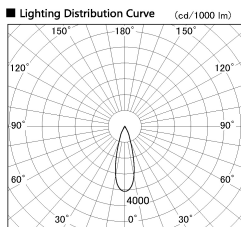

Item no. DD136-2030WB9035-R

Series Name: Cledy versa R-G Antiglare  
(DD136-AG-R)

White Reflector

■ Direct Horizontal Illuminance DD136-2030WB9035-R

φ	Illuminance Angle	Beam Angle	Vertical Illuminance (lx)
28°		29°	23950
490	10000		5990
1	5000		2660
990	2000		1500
2			960
1490	1000		670
3			490
1990	500		370
m	1	0	1
		2	

Installation	Recessed mount
Type	Cledy versa R-G Antiglare (DD136-AG-R)
Fixture wattage	20W
Beam angle	28 deg
Color Temp.	3500K
CRI	Ra>90
Luminous	1826 lm
Body	Die-cast aluminum alloy
Body finish	N/A
Trim finish	Black
Reflector finish	White
IP Rate	IP20
Light source	COB module
Input Voltage	AC220~240V
Dimming Type	Non-Dimmable
Certificate	CE, CCC
Cut Hole	125mm