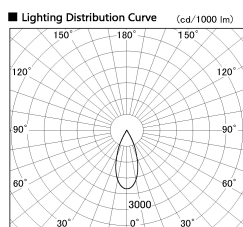

Item no. DD136-2040WB9035-R

Series Name: Cledy versa R-G Antiglare
(DD136-AG-R)

White Reflector

Installation	Recessed mount
Type	Cledy versa R-G Antiglare (DD136-AG-R)
Fixture wattage	20W
Beam angle	37 deg
Color Temp.	3500K
CRI	Ra>90
Luminous	1850 lm
Body	Die-cast aluminum alloy
Body finish	N/A
Trim finish	Black
Reflector finish	White
IP Rate	IP20
Light source	COB module
Input Voltage	AC220~240V
Dimming Type	Non-Dimmable
Certificate	CE, CCC
Cut Hole	125mm