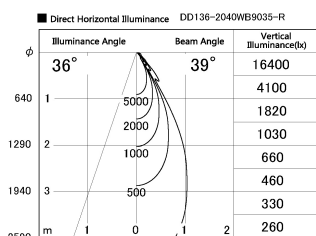

Item no. DD136-2040WB9035-R

Series Name: Cledy versa R-G Antiglare
(DD136-AG-R)

White Reflector

Installation	Recessed mount
Type	Cledy versa R-G Antiglare (DD136-AG-R)
Fixture wattage	20W
Beam angle	37 deg
Color Temp.	3500K
CRI	Ra>90
Luminous	1850 lm
Body	Die-cast aluminum alloy
Body finish	N/A
Trim finish	Black
Reflector finish	White
IP Rate	IP20
Light source	COB module
Input Voltage	AC220~240V
Dimming Type	Non-Dimmable
Certificate	CE, CCC
Cut Hole	125mm