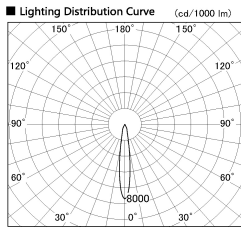

Item no. DD136-1915WB9035-R

Series Name: Cledy versa R-G Antiglare  
(DD136-AG-R)

White Reflector

Direct Horizontal Illuminance DD136-1915WB9035-R

φ	Illuminance Angle	Beam Angle	Vertical Illuminance (lx)	
280	15°	15°	43670	
1			10920	
			4850	
520			2730	
2			1750	
780			1210	
3			890	
1050			680	
m	1	0	1	2

Installation	Recessed mount
Type	Cledy versa R-G Antiglare (DD136-AG-R)
Fixture wattage	18.6W
Beam angle	15 deg
Color Temp.	3500K
CRI	Ra>90
Luminous	1445 lm
Body	Die-cast aluminum alloy
Body finish	N/A
Trim finish	Black
Reflector finish	White
IP Rate	IP20
Light source	COB module
Input Voltage	AC220~240V
Dimming Type	Non-Dimmable
Certificate	CE, CCC
Cut Hole	100mm