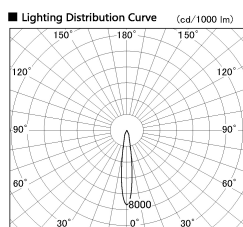

Item no. DD136-1915WB9035-R

Series Name: Cledy versa R-G Antiglare  
(DD136-AG-R)

White Reflector

Direct Horizontal Illuminance DD136-1915WB9035-R

φ	Illuminance Angle	Beam Angle	Vertical Illuminance (lx)	
280	15°	15°	43670	
1			10920	
			4850	
520			2730	
2			1750	
780			1210	
3			890	
1050			680	
m	1	0	1	2

Installation	Recessed mount
Type	Cledy versa R-G Antiglare (DD136-AG-R)
Fixture wattage	18.6W
Beam angle	15 deg
Color Temp.	3500K
CRI	Ra>90
Luminous	1445 lm
Body	Die-cast aluminum alloy
Body finish	N/A
Trim finish	Black
Reflector finish	White
IP Rate	IP20
Light source	COB module
Input Voltage	AC220~240V
Dimming Type	Non-Dimmable
Certificate	CE, CCC
Cut Hole	100mm