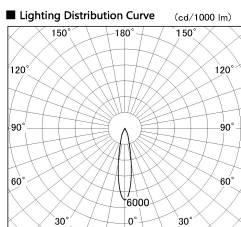

Item no. DD136-1920WB9035-R

Series Name: Cledy versa R-G Antiglare
(DD136-AG-R)

White Reflector

Direct Horizontal Illuminance DD136-1920WB9035-R

φ	Illuminance Angle	Beam Angle	Vertical Illuminance (lx)
330	19°	20°	32860
1			8220
660			3650
2			2050
1000			1310
3			910
1330			670
m	1	0	510

Installation	Recessed mount
Type	Cledy versa R-G Antiglare (DD136-AG-R)
Fixture wattage	18.6W
Beam angle	19 deg
Color Temp.	3500K
CRI	Ra>90
Luminous	1506 lm
Body	Die-cast aluminum alloy
Body finish	N/A
Trim finish	Black
Reflector finish	White
IP Rate	IP20
Light source	COB module
Input Voltage	AC220~240V
Dimming Type	Non-Dimmable
Certificate	CE, CCC
Cut Hole	100mm