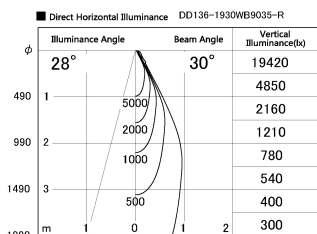

Item no. DD136-1930WB9035-R

Series Name: Cledy versa R-G Antiglare
(DD136-AG-R)

White Reflector

Installation	Recessed mount
Type	Cledy versa R-G Antiglare (DD136-AG-R)
Fixture wattage	18.6W
Beam angle	29 deg
Color Temp.	3500K
CRI	Ra>90
Luminous	1604 lm
Body	Die-cast aluminum alloy
Body finish	N/A
Trim finish	Black
Reflector finish	White
IP Rate	IP20
Light source	COB module
Input Voltage	AC220~240V
Dimming Type	Non-Dimmable
Certificate	CE, CCC
Cut Hole	100mm