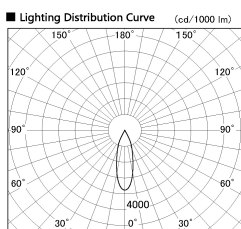

Item no. DD136-1930WB9035-R

Series Name: Cledy versa R-G Antiglare
(DD136-AG-R)

White Reflector

Installation	Recessed mount
Type	Cledy versa R-G Antiglare (DD136-AG-R)
Fixture wattage	18.6W
Beam angle	29 deg
Color Temp.	3500K
CRI	Ra>90
Luminous	1604 lm
Body	Die-cast aluminum alloy
Body finish	N/A
Trim finish	Black
Reflector finish	White
IP Rate	IP20
Light source	COB module
Input Voltage	AC220~240V
Dimming Type	Non-Dimmable
Certificate	CE, CCC
Cut Hole	100mm