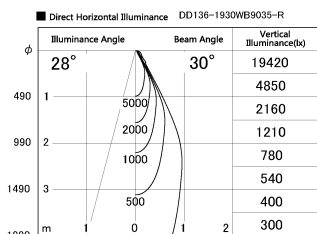

Item no. DD136-1930WB9035-R

Series Name: Cledy versa R-G Antiglare  
(DD136-AG-R)

White Reflector

Installation	Recessed mount
Type	Cledy versa R-G Antiglare (DD136-AG-R)
Fixture wattage	18.6W
Beam angle	29 deg
Color Temp.	3500K
CRI	Ra>90
Luminous	1604 lm
Body	Die-cast aluminum alloy
Body finish	N/A
Trim finish	Black
Reflector finish	White
IP Rate	IP20
Light source	COB module
Input Voltage	AC220~240V
Dimming Type	Non-Dimmable
Certificate	CE, CCC
Cut Hole	100mm