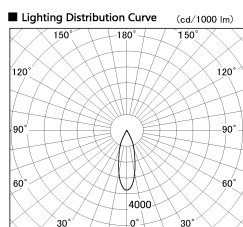

Item no. DD136-1930WB9035-R

Series Name: Cledy versa R-G Antiglare  
(DD136-AG-R)

White Reflector

Installation	Recessed mount
Type	Cledy versa R-G Antiglare (DD136-AG-R)
Fixture wattage	18.6W
Beam angle	29 deg
Color Temp.	3500K
CRI	Ra>90
Luminous	1604 lm
Body	Die-cast aluminum alloy
Body finish	N/A
Trim finish	Black
Reflector finish	White
IP Rate	IP20
Light source	COB module
Input Voltage	AC220~240V
Dimming Type	Non-Dimmable
Certificate	CE, CCC
Cut Hole	100mm