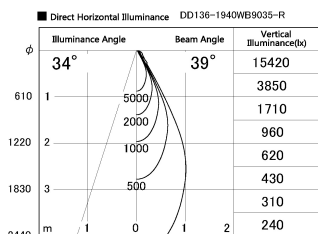

Item no. DD136-1940WB9035-R

Series Name: Cledy versa R-G Antiglare  
(DD136-AG-R)

White Reflector

Installation	Recessed mount
Type	Cledy versa R-G Antiglare (DD136-AG-R)
Fixture wattage	18.6W
Beam angle	40 deg
Color Temp.	3500K
CRI	Ra>90
Luminous	1634 lm
Body	Die-cast aluminum alloy
Body finish	N/A
Trim finish	Black
Reflector finish	White
IP Rate	IP20
Light source	COB module
Input Voltage	AC220~240V
Dimming Type	Non-Dimmable
Certificate	CE, CCC
Cut Hole	100mm