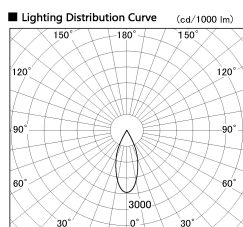

Item no. DD136-1940WB9035-R

Series Name: Cledy versa R-G Antiglare  
(DD136-AG-R)

White Reflector

Installation	Recessed mount
Type	Cledy versa R-G Antiglare (DD136-AG-R)
Fixture wattage	18.6W
Beam angle	40 deg
Color Temp.	3500K
CRI	Ra>90
Luminous	1634 lm
Body	Die-cast aluminum alloy
Body finish	N/A
Trim finish	Black
Reflector finish	White
IP Rate	IP20
Light source	COB module
Input Voltage	AC220~240V
Dimming Type	Non-Dimmable
Certificate	CE, CCC
Cut Hole	100mm