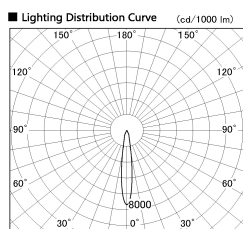

Item no. DD136-1115WB9035-R

Series Name: Cledy versa R-G Antiglare
(DD136-AG-R)

White Reflector

■ Direct Horizontal Illuminance DD136-1115WB9035-R

φ	Illuminance Angle	Beam Angle	Vertical Illuminance (lx)
	15°	15°	25020
280	10000		6260
	5000		2780
520	2000		1560
	1000		1000
780	500		700
	200		510
1050	100		390

Installation	Recessed mount
Type	Cledy versa R-G Antiglare (DD136-AG-R)
Fixture wattage	10.5W
Beam angle	15 deg
Color Temp.	3500K
CRI	Ra>90
Luminous	828 lm
Body	Die-cast aluminum alloy
Body finish	N/A
Trim finish	Black
Reflector finish	White
IP Rate	IP20
Light source	COB module
Input Voltage	AC220~240V
Dimming Type	Non-Dimmable
Certificate	CE, CCC
Cut Hole	100mm