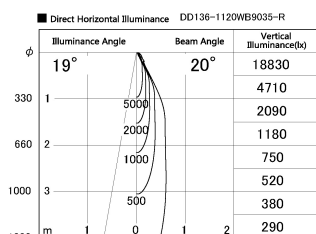

Item no. DD136-1120WB9035-R

Series Name: Cledy versa R-G Antiglare
(DD136-AG-R)

White Reflector

Installation	Recessed mount
Type	Cledy versa R-G Antiglare (DD136-AG-R)
Fixture wattage	10.5W
Beam angle	19 deg
Color Temp.	3500K
CRI	Ra>90
Luminous	863 lm
Body	Die-cast aluminum alloy
Body finish	N/A
Trim finish	Black
Reflector finish	White
IP Rate	IP20
Light source	COB module
Input Voltage	AC220~240V
Dimming Type	Non-Dimmable
Certificate	CE, CCC
Cut Hole	100mm