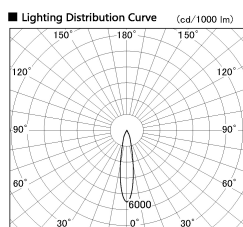

Item no. DD136-1120WB9035-R

Series Name: Cledy versa R-G Antiglare
(DD136-AG-R)

White Reflector

Installation	Recessed mount
Type	Cledy versa R-G Antiglare (DD136-AG-R)
Fixture wattage	10.5W
Beam angle	19 deg
Color Temp.	3500K
CRI	Ra>90
Luminous	863 lm
Body	Die-cast aluminum alloy
Body finish	N/A
Trim finish	Black
Reflector finish	White
IP Rate	IP20
Light source	COB module
Input Voltage	AC220~240V
Dimming Type	Non-Dimmable
Certificate	CE, CCC
Cut Hole	100mm