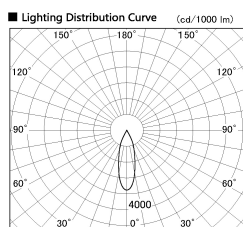

Item no. DD136-1130WB9035-R

Series Name: Cledy versa R-G Antiglare
(DD136-AG-R)

White Reflector

Installation	Recessed mount
Type	Cledy versa R-G Antiglare (DD136-AG-R)
Fixture wattage	10.5W
Beam angle	29 deg
Color Temp.	3500K
CRI	Ra>90
Luminous	919 lm
Body	Die-cast aluminum alloy
Body finish	N/A
Trim finish	Black
Reflector finish	White
IP Rate	IP20
Light source	COB module
Input Voltage	AC220~240V
Dimming Type	Non-Dimmable
Certificate	CE, CCC
Cut Hole	100mm