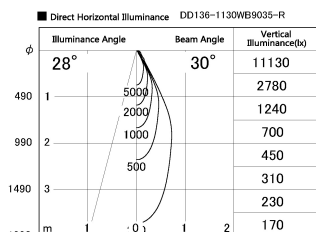

Item no. DD136-1130WB9035-R

Series Name: Cledy versa R-G Antiglare
(DD136-AG-R)

White Reflector

Installation	Recessed mount
Type	Cledy versa R-G Antiglare (DD136-AG-R)
Fixture wattage	10.5W
Beam angle	29 deg
Color Temp.	3500K
CRI	Ra>90
Luminous	919 lm
Body	Die-cast aluminum alloy
Body finish	N/A
Trim finish	Black
Reflector finish	White
IP Rate	IP20
Light source	COB module
Input Voltage	AC220~240V
Dimming Type	Non-Dimmable
Certificate	CE, CCC
Cut Hole	100mm