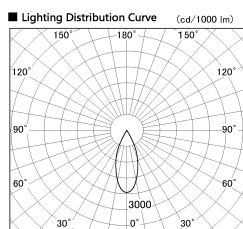

Item no. DD136-1140WB9035-R

Series Name: Cledy versa R-G Antiglare
(DD136-AG-R)

White Reflector

Installation	Recessed mount
Type	Cledy versa R-G Antiglare (DD136-AG-R)
Fixture wattage	10.5W
Beam angle	40 deg
Color Temp.	3500K
CRI	Ra>90
Luminous	936 lm
Body	Die-cast aluminum alloy
Body finish	N/A
Trim finish	Black
Reflector finish	White
IP Rate	IP20
Light source	COB module
Input Voltage	AC220~240V
Dimming Type	Non-Dimmable
Certificate	CE, CCC
Cut Hole	100mm