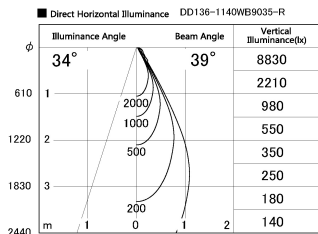

Item no. DD136-1140WB9035-R

Series Name: Cledy versa R-G Antiglare
(DD136-AG-R)

White Reflector

Installation	Recessed mount
Type	Cledy versa R-G Antiglare (DD136-AG-R)
Fixture wattage	10.5W
Beam angle	40 deg
Color Temp.	3500K
CRI	Ra>90
Luminous	936 lm
Body	Die-cast aluminum alloy
Body finish	N/A
Trim finish	Black
Reflector finish	White
IP Rate	IP20
Light source	COB module
Input Voltage	AC220~240V
Dimming Type	Non-Dimmable
Certificate	CE, CCC
Cut Hole	100mm