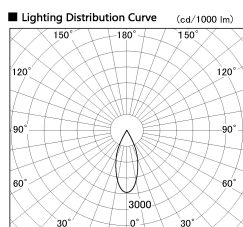

Item no. DD136-1140WB9035-R

Series Name: Cledy versa R-G Antiglare  
(DD136-AG-R)

White Reflector

Installation	Recessed mount
Type	Cledy versa R-G Antiglare (DD136-AG-R)
Fixture wattage	10.5W
Beam angle	40 deg
Color Temp.	3500K
CRI	Ra>90
Luminous	936 lm
Body	Die-cast aluminum alloy
Body finish	N/A
Trim finish	Black
Reflector finish	White
IP Rate	IP20
Light source	COB module
Input Voltage	AC220~240V
Dimming Type	Non-Dimmable
Certificate	CE, CCC
Cut Hole	100mm