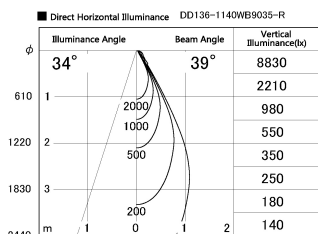

Item no. DD136-1140WB9035-R

Series Name: Cledy versa R-G Antiglare  
(DD136-AG-R)

White Reflector

Installation	Recessed mount
Type	Cledy versa R-G Antiglare (DD136-AG-R)
Fixture wattage	10.5W
Beam angle	40 deg
Color Temp.	3500K
CRI	Ra>90
Luminous	936 lm
Body	Die-cast aluminum alloy
Body finish	N/A
Trim finish	Black
Reflector finish	White
IP Rate	IP20
Light source	COB module
Input Voltage	AC220~240V
Dimming Type	Non-Dimmable
Certificate	CE, CCC
Cut Hole	100mm