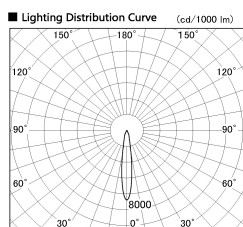

Item no. DD136-0815WB9035-R

Series Name: Cledy versa R-G Antiglare
(DD136-AG-R)

White Reflector

■ Direct Horizontal Illuminance DD136-0815WB9035-R

φ	Illuminance Angle	Beam Angle	Vertical Illuminance (lx)
260	15°	15°	16360
1			4090
520			1820
2			1020
			650
780			450
3			330
1050			260

Installation	Recessed mount
Type	Cledy versa R-G Antiglare (DD136-AG-R)
Fixture wattage	7.5W
Beam angle	16deg
Color Temp.	3500K
CRI	Ra>90
Luminous	579 lm
Body	Die-cast aluminum alloy
Body finish	N/A
Trim finish	Black
Reflector finish	White
IP Rate	IP20
Light source	COB module
Input Voltage	AC220~240V
Dimming Type	Non-Dimmable
Certificate	CE, CCC
Cut Hole	100mm