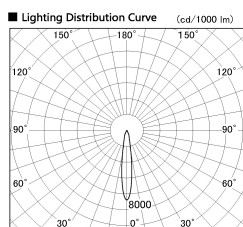

Item no. DD136-0815WB9035-R

Series Name: Cledy versa R-G Antiglare  
(DD136-AG-R)

White Reflector

■ Direct Horizontal Illuminance DD136-0815WB9035-R

φ	Illuminance Angle	Beam Angle	Vertical Illuminance (lx)
260	15°	15°	16360
1			4090
520			1820
2			1020
780			650
3			450
1050			330
m	1	0	260

Installation	Recessed mount
Type	Cledy versa R-G Antiglare (DD136-AG-R)
Fixture wattage	7.5W
Beam angle	16deg
Color Temp.	3500K
CRI	Ra>90
Luminous	579 lm
Body	Die-cast aluminum alloy
Body finish	N/A
Trim finish	Black
Reflector finish	White
IP Rate	IP20
Light source	COB module
Input Voltage	AC220~240V
Dimming Type	Non-Dimmable
Certificate	CE, CCC
Cut Hole	100mm