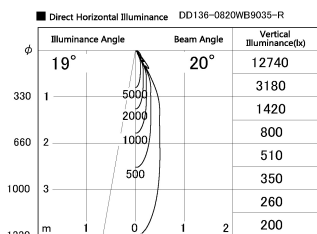

Item no. DD136-0820WB9035-R

Series Name: Cledy versa R-G Antiglare
(DD136-AG-R)

White Reflector

Installation	Recessed mount
Type	Cledy versa R-G Antiglare (DD136-AG-R)
Fixture wattage	7.5W
Beam angle	20deg
Color Temp.	3500K
CRI	Ra>90
Luminous	613 lm
Body	Die-cast aluminum alloy
Body finish	N/A
Trim finish	Black
Reflector finish	White
IP Rate	IP20
Light source	COB module
Input Voltage	AC220~240V
Dimming Type	Non-Dimmable
Certificate	CE, CCC
Cut Hole	100mm