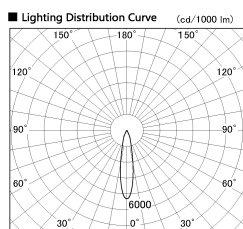

Item no. DD136-0820WB9035-R

Series Name: Cledy versa R-G Antiglare
(DD136-AG-R)

White Reflector

Installation	Recessed mount
Type	Cledy versa R-G Antiglare (DD136-AG-R)
Fixture wattage	7.5W
Beam angle	20deg
Color Temp.	3500K
CRI	Ra>90
Luminous	613 lm
Body	Die-cast aluminum alloy
Body finish	N/A
Trim finish	Black
Reflector finish	White
IP Rate	IP20
Light source	COB module
Input Voltage	AC220~240V
Dimming Type	Non-Dimmable
Certificate	CE, CCC
Cut Hole	100mm