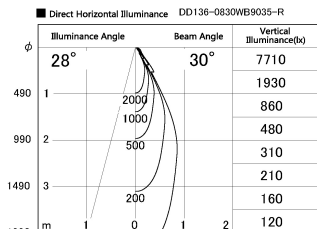

Item no. DD136-0830WB9035-R

Series Name: Cledy versa R-G Antiglare  
(DD136-AG-R)

White Reflector

Installation	Recessed mount
Type	Cledy versa R-G Antiglare (DD136-AG-R)
Fixture wattage	7.5W
Beam angle	30deg
Color Temp.	3500K
CRI	Ra>90
Luminous	652 lm
Body	Die-cast aluminum alloy
Body finish	N/A
Trim finish	Black
Reflector finish	White
IP Rate	IP20
Light source	COB module
Input Voltage	AC220~240V
Dimming Type	Non-Dimmable
Certificate	CE, CCC
Cut Hole	100mm