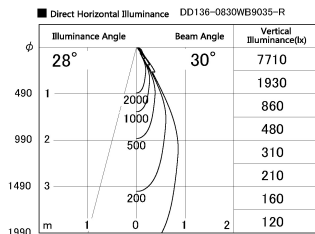

Item no. DD136-0830WB9035-R

Series Name: Cledy versa R-G Antiglare
(DD136-AG-R)

White Reflector

Installation	Recessed mount
Type	Cledy versa R-G Antiglare (DD136-AG-R)
Fixture wattage	7.5W
Beam angle	30deg
Color Temp.	3500K
CRI	Ra>90
Luminous	652 lm
Body	Die-cast aluminum alloy
Body finish	N/A
Trim finish	Black
Reflector finish	White
IP Rate	IP20
Light source	COB module
Input Voltage	AC220~240V
Dimming Type	Non-Dimmable
Certificate	CE, CCC
Cut Hole	100mm