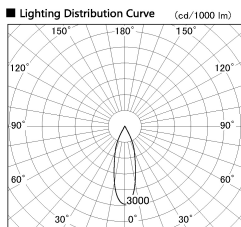

Item no. DD136-0830WB9035-R

Series Name: Cledy versa R-G Antiglare
(DD136-AG-R)

White Reflector

Installation	Recessed mount
Type	Cledy versa R-G Antiglare (DD136-AG-R)
Fixture wattage	7.5W
Beam angle	30deg
Color Temp.	3500K
CRI	Ra>90
Luminous	652 lm
Body	Die-cast aluminum alloy
Body finish	N/A
Trim finish	Black
Reflector finish	White
IP Rate	IP20
Light source	COB module
Input Voltage	AC220~240V
Dimming Type	Non-Dimmable
Certificate	CE, CCC
Cut Hole	100mm