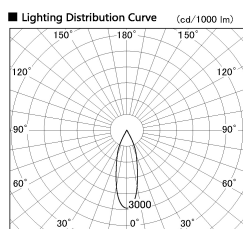

Item no. DD136-0830WB9035-R

Series Name: Cledy versa R-G Antiglare  
(DD136-AG-R)

White Reflector

Installation	Recessed mount
Type	Cledy versa R-G Antiglare (DD136-AG-R)
Fixture wattage	7.5W
Beam angle	30deg
Color Temp.	3500K
CRI	Ra>90
Luminous	652 lm
Body	Die-cast aluminum alloy
Body finish	N/A
Trim finish	Black
Reflector finish	White
IP Rate	IP20
Light source	COB module
Input Voltage	AC220~240V
Dimming Type	Non-Dimmable
Certificate	CE, CCC
Cut Hole	100mm