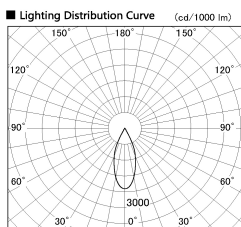

Item no. DD136-0840WB9035-R

Series Name: Cledy versa R-G Antiglare  
(DD136-AG-R)

White Reflector

Installation	Recessed mount
Type	Cledy versa R-G Antiglare (DD136-AG-R)
Fixture wattage	7.5W
Beam angle	39deg
Color Temp.	3500K
CRI	Ra>90
Luminous	661 lm
Body	Die-cast aluminum alloy
Body finish	N/A
Trim finish	Black
Reflector finish	White
IP Rate	IP20
Light source	COB module
Input Voltage	AC220~240V
Dimming Type	Non-Dimmable
Certificate	CE, CCC
Cut Hole	100mm