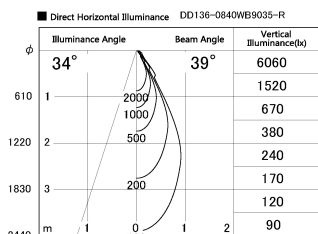

Item no. DD136-0840WB9035-R

Series Name: Cledy versa R-G Antiglare  
(DD136-AG-R)

White Reflector

Installation	Recessed mount
Type	Cledy versa R-G Antiglare (DD136-AG-R)
Fixture wattage	7.5W
Beam angle	39deg
Color Temp.	3500K
CRI	Ra>90
Luminous	661 lm
Body	Die-cast aluminum alloy
Body finish	N/A
Trim finish	Black
Reflector finish	White
IP Rate	IP20
Light source	COB module
Input Voltage	AC220~240V
Dimming Type	Non-Dimmable
Certificate	CE, CCC
Cut Hole	100mm