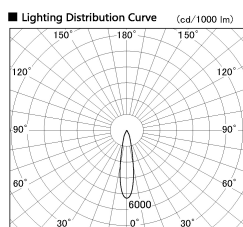

Item no. DD136-3520WB9040-R

Series Name: Cledy versa R-G Antiglare
(DD136-AG-R)

White Reflector

Installation	Recessed mount
Type	Cledy versa R-G Antiglare (DD136-AG-R)
Fixture wattage	36W
Beam angle	21 deg
Color Temp.	4000K
CRI	Ra>90
Luminous	3535 lm
Body	Die-cast aluminum alloy
Body finish	N/A
Trim finish	Black
Reflector finish	White
IP Rate	IP20
Light source	COB module
Input Voltage	AC220~240V
Dimming Type	Non-Dimmable
Certificate	CE, CCC
Cut Hole	150mm