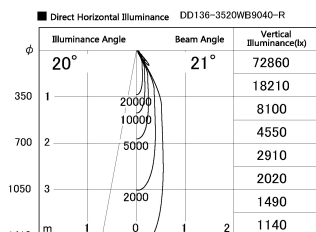

Item no. DD136-3520WB9040-R

Series Name: Cledy versa R-G Antiglare
(DD136-AG-R)

White Reflector

Installation	Recessed mount
Type	Cledy versa R-G Antiglare (DD136-AG-R)
Fixture wattage	36W
Beam angle	21 deg
Color Temp.	4000K
CRI	Ra>90
Luminous	3535 lm
Body	Die-cast aluminum alloy
Body finish	N/A
Trim finish	Black
Reflector finish	White
IP Rate	IP20
Light source	COB module
Input Voltage	AC220~240V
Dimming Type	Non-Dimmable
Certificate	CE, CCC
Cut Hole	150mm