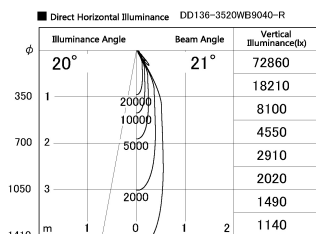

Item no. DD136-3520WB9040-R

Series Name: Cledy versa R-G Antiglare
(DD136-AG-R)

White Reflector

Installation	Recessed mount
Type	Cledy versa R-G Antiglare (DD136-AG-R)
Fixture wattage	36W
Beam angle	21 deg
Color Temp.	4000K
CRI	Ra>90
Luminous	3535 lm
Body	Die-cast aluminum alloy
Body finish	N/A
Trim finish	Black
Reflector finish	White
IP Rate	IP20
Light source	COB module
Input Voltage	AC220~240V
Dimming Type	Non-Dimmable
Certificate	CE, CCC
Cut Hole	150mm