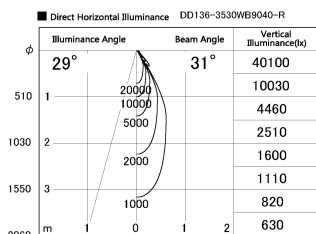

Item no. DD136-3530WB9040-R

Series Name: Cledy versa R-G Antiglare
(DD136-AG-R)

White Reflector

Installation	Recessed mount
Type	Cledy versa R-G Antiglare (DD136-AG-R)
Fixture wattage	36W
Beam angle	31 deg
Color Temp.	4000K
CRI	Ra>90
Luminous	3520 lm
Body	Die-cast aluminum alloy
Body finish	N/A
Trim finish	Black
Reflector finish	White
IP Rate	IP20
Light source	COB module
Input Voltage	AC220~240V
Dimming Type	Non-Dimmable
Certificate	CE, CCC
Cut Hole	150mm