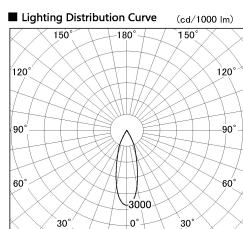

Item no. DD136-3530WB9040-R

Series Name: Cledy versa R-G Antiglare
(DD136-AG-R)

White Reflector

Installation	Recessed mount
Type	Cledy versa R-G Antiglare (DD136-AG-R)
Fixture wattage	36W
Beam angle	31 deg
Color Temp.	4000K
CRI	Ra>90
Luminous	3520 lm
Body	Die-cast aluminum alloy
Body finish	N/A
Trim finish	Black
Reflector finish	White
IP Rate	IP20
Light source	COB module
Input Voltage	AC220~240V
Dimming Type	Non-Dimmable
Certificate	CE, CCC
Cut Hole	150mm