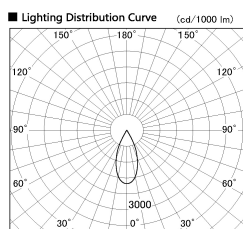

Item no. DD136-3540WB9040-R

Series Name: Cledy versa R-G Antiglare
(DD136-AG-R)

White Reflector

Installation	Recessed mount
Type	Cledy versa R-G Antiglare (DD136-AG-R)
Fixture wattage	36W
Beam angle	42 deg
Color Temp.	4000K
CRI	Ra>90
Luminous	3490 lm
Body	Die-cast aluminum alloy
Body finish	N/A
Trim finish	Black
Reflector finish	White
IP Rate	IP20
Light source	COB module
Input Voltage	AC220~240V
Dimming Type	Non-Dimmable
Certificate	CE, CCC
Cut Hole	150mm