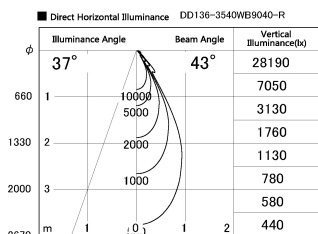

Item no. DD136-3540WB9040-R

Series Name: Cledy versa R-G Antiglare
(DD136-AG-R)

White Reflector

Installation	Recessed mount
Type	Cledy versa R-G Antiglare (DD136-AG-R)
Fixture wattage	36W
Beam angle	42 deg
Color Temp.	4000K
CRI	Ra>90
Luminous	3490 lm
Body	Die-cast aluminum alloy
Body finish	N/A
Trim finish	Black
Reflector finish	White
IP Rate	IP20
Light source	COB module
Input Voltage	AC220~240V
Dimming Type	Non-Dimmable
Certificate	CE, CCC
Cut Hole	150mm