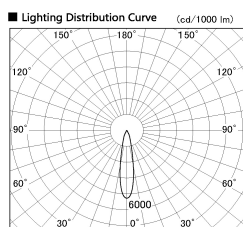

Item no. DD136-2820WB9040-R

Series Name: Cledy versa R-G Antiglare
(DD136-AG-R)

White Reflector

Installation	Recessed mount
Type	Cledy versa R-G Antiglare (DD136-AG-R)
Fixture wattage	28W
Beam angle	21 deg
Color Temp.	4000K
CRI	Ra>90
Luminous	2802 lm
Body	Die-cast aluminum alloy
Body finish	N/A
Trim finish	Black
Reflector finish	White
IP Rate	IP20
Light source	COB module
Input Voltage	AC220~240V
Dimming Type	Non-Dimmable
Certificate	CE, CCC
Cut Hole	150mm