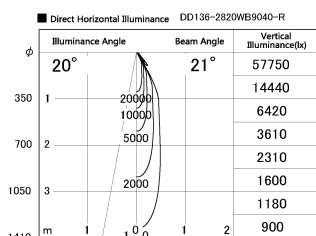

Item no. DD136-2820WB9040-R

Series Name: Cledy versa R-G Antiglare
(DD136-AG-R)

White Reflector

Installation	Recessed mount
Type	Cledy versa R-G Antiglare (DD136-AG-R)
Fixture wattage	28W
Beam angle	21 deg
Color Temp.	4000K
CRI	Ra>90
Luminous	2802 lm
Body	Die-cast aluminum alloy
Body finish	N/A
Trim finish	Black
Reflector finish	White
IP Rate	IP20
Light source	COB module
Input Voltage	AC220~240V
Dimming Type	Non-Dimmable
Certificate	CE, CCC
Cut Hole	150mm