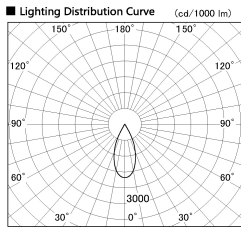

Item no. DD136-2840WB9040-R

Series Name: Cledy versa R-G Antiglare
(DD136-AG-R)

White Reflector

Installation	Recessed mount
Type	Cledy versa R-G Antiglare (DD136-AG-R)
Fixture wattage	28W
Beam angle	42 deg
Color Temp.	4000K
CRI	Ra>90
Luminous	2767 lm
Body	Die-cast aluminum alloy
Body finish	N/A
Trim finish	Black
Reflector finish	White
IP Rate	IP20
Light source	COB module
Input Voltage	AC220~240V
Dimming Type	Non-Dimmable
Certificate	CE, CCC
Cut Hole	150mm