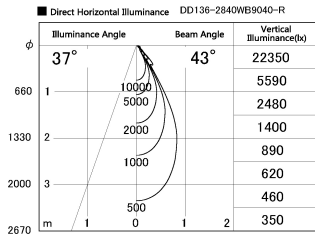

Item no. DD136-2840WB9040-R

Series Name: Cledy versa R-G Antiglare
(DD136-AG-R)

White Reflector

Installation	Recessed mount
Type	Cledy versa R-G Antiglare (DD136-AG-R)
Fixture wattage	28W
Beam angle	42 deg
Color Temp.	4000K
CRI	Ra>90
Luminous	2767 lm
Body	Die-cast aluminum alloy
Body finish	N/A
Trim finish	Black
Reflector finish	White
IP Rate	IP20
Light source	COB module
Input Voltage	AC220~240V
Dimming Type	Non-Dimmable
Certificate	CE, CCC
Cut Hole	150mm