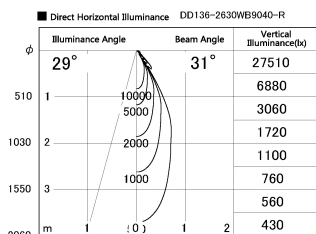

Item no. DD136-2630WB9040-R

Series Name: Cledy versa R-G Antiglare (DD136-AG-R)

White Reflector

| | |
|------------------|-------------------------|
| Installation | Recessed mount |
| Type | |
| Fixture wattage | 23W |
| Beam angle | 31 deg |
| Color Temp. | 4000K |
| CRI | Ra>90 |
| Luminous | 2415 lm |
| Body | Die-cast aluminum alloy |
| Body finish | N/A |
| Trim finish | Black |
| Reflector finish | White |
| IP Rate | IP20 |
| Light source | COB module |
| Input Voltage | AC220~240V |
| Dimming Type | Non-Dimmable |
| Certificate | CE, CCC |
| Cut Hole | 150mm |