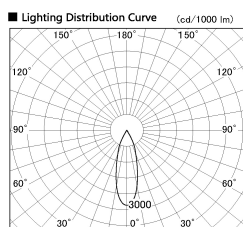

Item no. DD136-2630WB9040-R

Series Name: Cledy versa R-G Antiglare (DD136-AG-R)

White Reflector

| | |
|------------------|-------------------------|
| Installation | Recessed mount |
| Type | |
| Fixture wattage | 23W |
| Beam angle | 31 deg |
| Color Temp. | 4000K |
| CRI | Ra>90 |
| Luminous | 2415 lm |
| Body | Die-cast aluminum alloy |
| Body finish | N/A |
| Trim finish | Black |
| Reflector finish | White |
| IP Rate | IP20 |
| Light source | COB module |
| Input Voltage | AC220~240V |
| Dimming Type | Non-Dimmable |
| Certificate | CE, CCC |
| Cut Hole | 150mm |