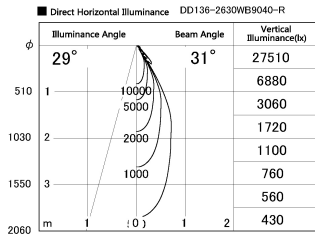

Item no. DD136-2630WB9040-R

Series Name: Cledy versa R-G Antiglare  
(DD136-AG-R)

White Reflector

Installation	Recessed mount
Type	Cledy versa R-G Antiglare (DD136-AG-R)
Fixture wattage	23W
Beam angle	31 deg
Color Temp.	4000K
CRI	Ra>90
Luminous	2415 lm
Body	Die-cast aluminum alloy
Body finish	N/A
Trim finish	Black
Reflector finish	White
IP Rate	IP20
Light source	COB module
Input Voltage	AC220~240V
Dimming Type	Non-Dimmable
Certificate	CE, CCC
Cut Hole	150mm