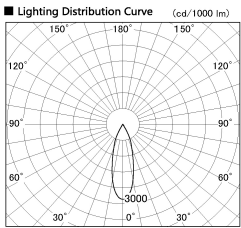

Item no. DD136-2630WB9040-R

Series Name: Cledy versa R-G Antiglare  
(DD136-AG-R)

White Reflector

Installation	Recessed mount
Type	Cledy versa R-G Antiglare (DD136-AG-R)
Fixture wattage	23W
Beam angle	31 deg
Color Temp.	4000K
CRI	Ra>90
Luminous	2415 lm
Body	Die-cast aluminum alloy
Body finish	N/A
Trim finish	Black
Reflector finish	White
IP Rate	IP20
Light source	COB module
Input Voltage	AC220~240V
Dimming Type	Non-Dimmable
Certificate	CE, CCC
Cut Hole	150mm