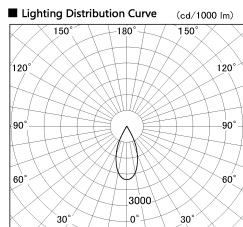

Item no. DD136-2640WB9040-R

Series Name: Cledy versa R-G Antiglare
(DD136-AG-R)

White Reflector

Installation	Recessed mount
Type	Cledy versa R-G Antiglare (DD136-AG-R)
Fixture wattage	23W
Beam angle	42 deg
Color Temp.	4000K
CRI	Ra>90
Luminous	2395 lm
Body	Die-cast aluminum alloy
Body finish	N/A
Trim finish	Black
Reflector finish	White
IP Rate	IP20
Light source	COB module
Input Voltage	AC220~240V
Dimming Type	Non-Dimmable
Certificate	CE, CCC
Cut Hole	150mm