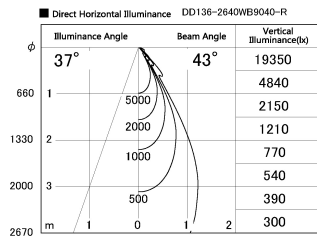

Item no. DD136-2640WB9040-R

Series Name: Cledy versa R-G Antiglare
(DD136-AG-R)

White Reflector

Installation	Recessed mount
Type	Cledy versa R-G Antiglare (DD136-AG-R)
Fixture wattage	23W
Beam angle	42 deg
Color Temp.	4000K
CRI	Ra>90
Luminous	2395 lm
Body	Die-cast aluminum alloy
Body finish	N/A
Trim finish	Black
Reflector finish	White
IP Rate	IP20
Light source	COB module
Input Voltage	AC220~240V
Dimming Type	Non-Dimmable
Certificate	CE, CCC
Cut Hole	150mm