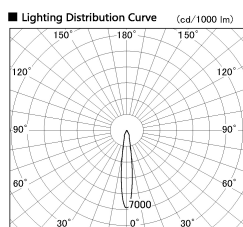

Item no. DD136-2515WB9040-R

Series Name: Cledy versa R-G Antiglare
(DD136-AG-R)

White Reflector

Direct Horizontal Illuminance DD136-2515WB9040-R

φ	Illuminance Angle	Beam Angle	Vertical Illuminance (lx)
1	15°	15°	53890
260			13470
1			5990
520			3370
2			2160
780			1500
3			1100
1050			840

Installation	Recessed mount
Type	Cledy versa R-G Antiglare (DD136-AG-R)
Fixture wattage	23W
Beam angle	14 deg
Color Temp.	4000K
CRI	Ra>90
Luminous	1966 lm
Body	Die-cast aluminum alloy
Body finish	N/A
Trim finish	Black
Reflector finish	White
IP Rate	IP20
Light source	COB module
Input Voltage	AC220~240V
Dimming Type	Non-Dimmable
Certificate	CE, CCC
Cut Hole	125mm