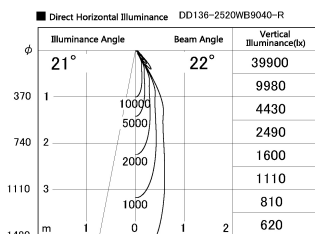

Item no. DD136-2520WB9040-R

Series Name: Cledy versa R-G Antiglare
(DD136-AG-R)

White Reflector

Installation	Recessed mount
Type	Cledy versa R-G Antiglare (DD136-AG-R)
Fixture wattage	23W
Beam angle	21 deg
Color Temp.	4000K
CRI	Ra>90
Luminous	2186 lm
Body	Die-cast aluminum alloy
Body finish	N/A
Trim finish	Black
Reflector finish	White
IP Rate	IP20
Light source	COB module
Input Voltage	AC220~240V
Dimming Type	Non-Dimmable
Certificate	CE, CCC
Cut Hole	125mm