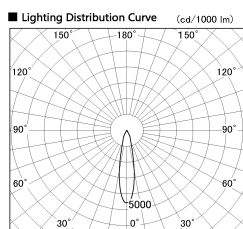

Item no. DD136-2520WB9040-R

Series Name: Cledy versa R-G Antiglare
(DD136-AG-R)

White Reflector

Installation	Recessed mount
Type	Cledy versa R-G Antiglare (DD136-AG-R)
Fixture wattage	23W
Beam angle	21 deg
Color Temp.	4000K
CRI	Ra>90
Luminous	2186 lm
Body	Die-cast aluminum alloy
Body finish	N/A
Trim finish	Black
Reflector finish	White
IP Rate	IP20
Light source	COB module
Input Voltage	AC220~240V
Dimming Type	Non-Dimmable
Certificate	CE, CCC
Cut Hole	125mm