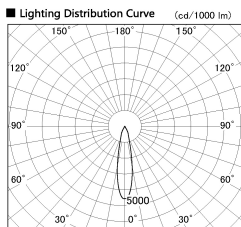

Item no. DD136-2520WB9040-R

Series Name: Cledy versa R-G Antiglare  
(DD136-AG-R)

White Reflector

Installation	Recessed mount
Type	Cledy versa R-G Antiglare (DD136-AG-R)
Fixture wattage	23W
Beam angle	21 deg
Color Temp.	4000K
CRI	Ra>90
Luminous	2186 lm
Body	Die-cast aluminum alloy
Body finish	N/A
Trim finish	Black
Reflector finish	White
IP Rate	IP20
Light source	COB module
Input Voltage	AC220~240V
Dimming Type	Non-Dimmable
Certificate	CE, CCC
Cut Hole	125mm