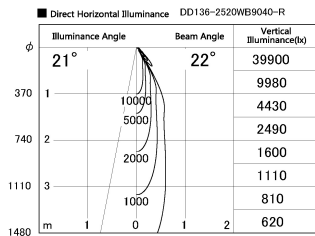

Item no. DD136-2520WB9040-R

Series Name: Cledy versa R-G Antiglare  
(DD136-AG-R)

White Reflector

Installation	Recessed mount
Type	Cledy versa R-G Antiglare (DD136-AG-R)
Fixture wattage	23W
Beam angle	21 deg
Color Temp.	4000K
CRI	Ra>90
Luminous	2186 lm
Body	Die-cast aluminum alloy
Body finish	N/A
Trim finish	Black
Reflector finish	White
IP Rate	IP20
Light source	COB module
Input Voltage	AC220~240V
Dimming Type	Non-Dimmable
Certificate	CE, CCC
Cut Hole	125mm