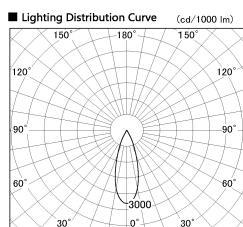

Item no. DD136-2530WB9040-R

Series Name: Cledy versa R-G Antiglare
(DD136-AG-R)

White Reflector

Installation	Recessed mount
Type	
Fixture wattage	23W
Beam angle	32 deg
Color Temp.	4000K
CRI	Ra>90
Luminous	2232 lm
Body	Die-cast aluminum alloy
Body finish	N/A
Trim finish	Black
Reflector finish	White
IP Rate	IP20
Light source	COB module
Input Voltage	AC220~240V
Dimming Type	Non-Dimmable
Certificate	CE, CCC
Cut Hole	125mm