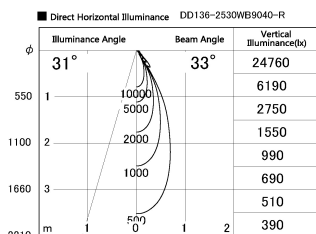

Item no. DD136-2530WB9040-R

Series Name: Cledy versa R-G Antiglare
(DD136-AG-R)

White Reflector

Installation	Recessed mount
Type	
Fixture wattage	23W
Beam angle	32 deg
Color Temp.	4000K
CRI	Ra>90
Luminous	2232 lm
Body	Die-cast aluminum alloy
Body finish	N/A
Trim finish	Black
Reflector finish	White
IP Rate	IP20
Light source	COB module
Input Voltage	AC220~240V
Dimming Type	Non-Dimmable
Certificate	CE, CCC
Cut Hole	125mm