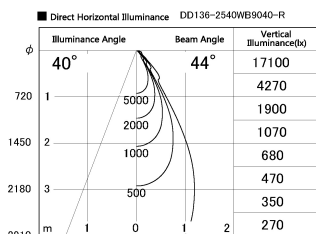

Item no. DD136-2540WB9040-R

Series Name: Cledy versa R-G Antiglare  
(DD136-AG-R)

White Reflector

Installation	Recessed mount
Type	Cledy versa R-G Antiglare (DD136-AG-R)
Fixture wattage	23W
Beam angle	43 deg
Color Temp.	4000K
CRI	Ra>90
Luminous	2275 lm
Body	Die-cast aluminum alloy
Body finish	N/A
Trim finish	Black
Reflector finish	White
IP Rate	IP20
Light source	COB module
Input Voltage	AC220~240V
Dimming Type	Non-Dimmable
Certificate	CE, CCC
Cut Hole	125mm