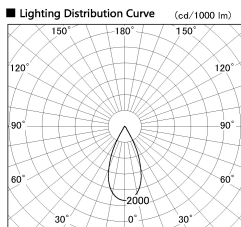

Item no. DD136-2540WB9040-R

Series Name: Cledy versa R-G Antiglare
(DD136-AG-R)

White Reflector

Installation	Recessed mount
Type	
Fixture wattage	23W
Beam angle	43 deg
Color Temp.	4000K
CRI	Ra>90
Luminous	2275 lm
Body	Die-cast aluminum alloy
Body finish	N/A
Trim finish	Black
Reflector finish	White
IP Rate	IP20
Light source	COB module
Input Voltage	AC220~240V
Dimming Type	Non-Dimmable
Certificate	CE, CCC
Cut Hole	125mm