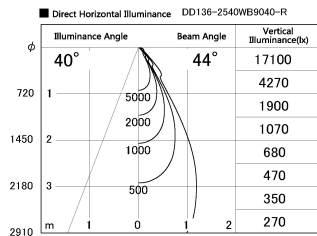

Item no. DD136-2540WB9040-R

Series Name: Cledy versa R-G Antiglare
(DD136-AG-R)

White Reflector

Installation	Recessed mount
Type	
Fixture wattage	23W
Beam angle	43 deg
Color Temp.	4000K
CRI	Ra>90
Luminous	2275 lm
Body	Die-cast aluminum alloy
Body finish	N/A
Trim finish	Black
Reflector finish	White
IP Rate	IP20
Light source	COB module
Input Voltage	AC220~240V
Dimming Type	Non-Dimmable
Certificate	CE, CCC
Cut Hole	125mm