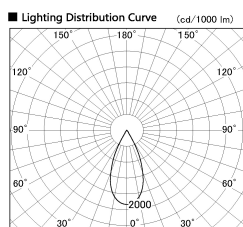

Item no. DD136-2540WB9040-R

Series Name: Cledy versa R-G Antiglare  
(DD136-AG-R)

White Reflector

Installation	Recessed mount
Type	Cledy versa R-G Antiglare (DD136-AG-R)
Fixture wattage	23W
Beam angle	43 deg
Color Temp.	4000K
CRI	Ra>90
Luminous	2275 lm
Body	Die-cast aluminum alloy
Body finish	N/A
Trim finish	Black
Reflector finish	White
IP Rate	IP20
Light source	COB module
Input Voltage	AC220~240V
Dimming Type	Non-Dimmable
Certificate	CE, CCC
Cut Hole	125mm