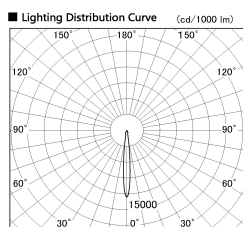

Item no. DD136-2015WB9040-R

Series Name: Cledy versa R-G Antiglare  
(DD136-AG-R)

White Reflector

Installation	Recessed mount
Type	Cledy versa R-G Antiglare (DD136-AG-R)
Fixture wattage	20W
Beam angle	12 deg
Color Temp.	4000K
CRI	Ra>90
Luminous	1639 lm
Body	Die-cast aluminum alloy
Body finish	N/A
Trim finish	Black
Reflector finish	White
IP Rate	IP20
Light source	COB module
Input Voltage	AC220~240V
Dimming Type	Non-Dimmable
Certificate	CE, CCC
Cut Hole	125mm