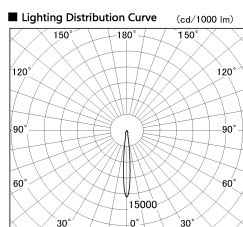

Item no. DD136-2015WB9040-R

Series Name: Cledy versa R-G Antiglare
(DD136-AG-R)

White Reflector

Installation	Recessed mount
Type	Cledy versa R-G Antiglare (DD136-AG-R)
Fixture wattage	20W
Beam angle	12 deg
Color Temp.	4000K
CRI	Ra>90
Luminous	1639 lm
Body	Die-cast aluminum alloy
Body finish	N/A
Trim finish	Black
Reflector finish	White
IP Rate	IP20
Light source	COB module
Input Voltage	AC220~240V
Dimming Type	Non-Dimmable
Certificate	CE, CCC
Cut Hole	125mm