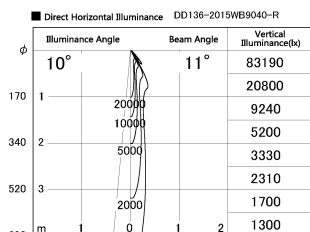

Item no. DD136-2015WB9040-R

Series Name: Cledy versa R-G Antiglare
(DD136-AG-R)

White Reflector

Installation	Recessed mount
Type	Cledy versa R-G Antiglare (DD136-AG-R)
Fixture wattage	20W
Beam angle	12 deg
Color Temp.	4000K
CRI	Ra>90
Luminous	1639 lm
Body	Die-cast aluminum alloy
Body finish	N/A
Trim finish	Black
Reflector finish	White
IP Rate	IP20
Light source	COB module
Input Voltage	AC220~240V
Dimming Type	Non-Dimmable
Certificate	CE, CCC
Cut Hole	125mm