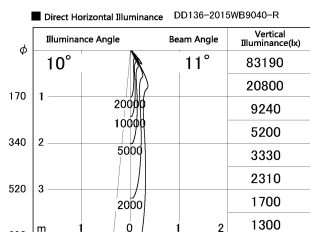

Item no. DD136-2015WB9040-R

Series Name: Cledy versa R-G Antiglare  
(DD136-AG-R)

White Reflector

Installation	Recessed mount
Type	Cledy versa R-G Antiglare (DD136-AG-R)
Fixture wattage	20W
Beam angle	12 deg
Color Temp.	4000K
CRI	Ra>90
Luminous	1639 lm
Body	Die-cast aluminum alloy
Body finish	N/A
Trim finish	Black
Reflector finish	White
IP Rate	IP20
Light source	COB module
Input Voltage	AC220~240V
Dimming Type	Non-Dimmable
Certificate	CE, CCC
Cut Hole	125mm