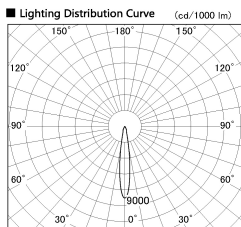

Item no. DD136-2020WB9040-R

Series Name: Cledy versa R-G Antiglare
(DD136-AG-R)

White Reflector

■ Direct Horizontal Illuminance DD136-2020WB9040-R

φ	Illuminance Angle	Beam Angle	Vertical Illuminance (lx)
240	14°	15°	58660
1			14670
			6520
490			3670
2			2350
730			1630
3			1200
980			920

Installation	Recessed mount
Type	Cledy versa R-G Antiglare (DD136-AG-R)
Fixture wattage	20W
Beam angle	15 deg
Color Temp.	4000K
CRI	Ra>90
Luminous	1793 lm
Body	Die-cast aluminum alloy
Body finish	N/A
Trim finish	Black
Reflector finish	White
IP Rate	IP20
Light source	COB module
Input Voltage	AC220~240V
Dimming Type	Non-Dimmable
Certificate	CE, CCC
Cut Hole	125mm