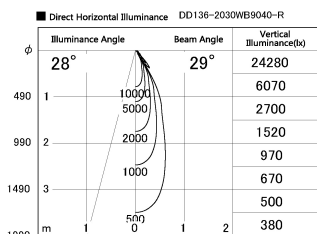

Item no. DD136-2030WB9040-R

Series Name: Cledy versa R-G Antiglare
(DD136-AG-R)

White Reflector

Installation	Recessed mount
Type	Cledy versa R-G Antiglare (DD136-AG-R)
Fixture wattage	20W
Beam angle	28 deg
Color Temp.	4000K
CRI	Ra>90
Luminous	1851 lm
Body	Die-cast aluminum alloy
Body finish	N/A
Trim finish	Black
Reflector finish	White
IP Rate	IP20
Light source	COB module
Input Voltage	AC220~240V
Dimming Type	Non-Dimmable
Certificate	CE, CCC
Cut Hole	125mm