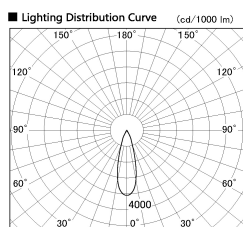

Item no. DD136-2030WB9040-R

Series Name: Cledy versa R-G Antiglare
(DD136-AG-R)

White Reflector

Installation	Recessed mount
Type	Cledy versa R-G Antiglare (DD136-AG-R)
Fixture wattage	20W
Beam angle	28 deg
Color Temp.	4000K
CRI	Ra>90
Luminous	1851 lm
Body	Die-cast aluminum alloy
Body finish	N/A
Trim finish	Black
Reflector finish	White
IP Rate	IP20
Light source	COB module
Input Voltage	AC220~240V
Dimming Type	Non-Dimmable
Certificate	CE, CCC
Cut Hole	125mm