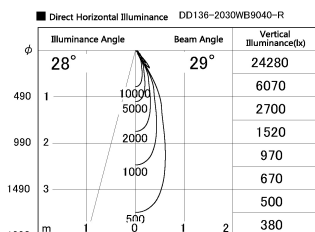

Item no. DD136-2030WB9040-R

Series Name: Cledy versa R-G Antiglare
(DD136-AG-R)

White Reflector

Installation	Recessed mount
Type	Cledy versa R-G Antiglare (DD136-AG-R)
Fixture wattage	20W
Beam angle	28 deg
Color Temp.	4000K
CRI	Ra>90
Luminous	1851 lm
Body	Die-cast aluminum alloy
Body finish	N/A
Trim finish	Black
Reflector finish	White
IP Rate	IP20
Light source	COB module
Input Voltage	AC220~240V
Dimming Type	Non-Dimmable
Certificate	CE, CCC
Cut Hole	125mm