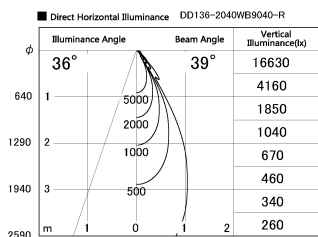

Item no. DD136-2040WB9040-R

Series Name: Cledy versa R-G Antiglare  
(DD136-AG-R)

White Reflector

Installation	Recessed mount
Type	Cledy versa R-G Antiglare (DD136-AG-R)
Fixture wattage	20W
Beam angle	37 deg
Color Temp.	4000K
CRI	Ra>90
Luminous	1876 lm
Body	Die-cast aluminum alloy
Body finish	N/A
Trim finish	Black
Reflector finish	White
IP Rate	IP20
Light source	COB module
Input Voltage	AC220~240V
Dimming Type	Non-Dimmable
Certificate	CE, CCC
Cut Hole	125mm