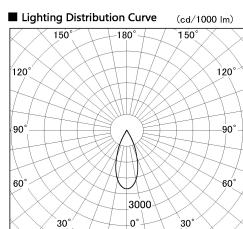

Item no. DD136-2040WB9040-R

Series Name: Cledy versa R-G Antiglare  
(DD136-AG-R)

White Reflector

Installation	Recessed mount
Type	Cledy versa R-G Antiglare (DD136-AG-R)
Fixture wattage	20W
Beam angle	37 deg
Color Temp.	4000K
CRI	Ra>90
Luminous	1876 lm
Body	Die-cast aluminum alloy
Body finish	N/A
Trim finish	Black
Reflector finish	White
IP Rate	IP20
Light source	COB module
Input Voltage	AC220~240V
Dimming Type	Non-Dimmable
Certificate	CE, CCC
Cut Hole	125mm