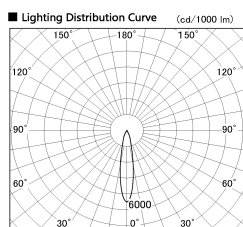

Item no. DD136-1920WB9040-R

Series Name: Cledy versa R-G Antiglare
(DD136-AG-R)

White Reflector

Direct Horizontal Illuminance DD136-1920WB9040-R

φ	Illuminance Angle	Beam Angle	Vertical Illuminance (lx)
330	19°	20°	33320
1			8330
660			3700
2			2080
1000			1330
3			930
1330			680
m	1	0	520

Installation	Recessed mount
Type	Cledy versa R-G Antiglare (DD136-AG-R)
Fixture wattage	18.6W
Beam angle	19 deg
Color Temp.	4000K
CRI	Ra>90
Luminous	1527 lm
Body	Die-cast aluminum alloy
Body finish	N/A
Trim finish	Black
Reflector finish	White
IP Rate	IP20
Light source	COB module
Input Voltage	AC220~240V
Dimming Type	Non-Dimmable
Certificate	CE, CCC
Cut Hole	100mm